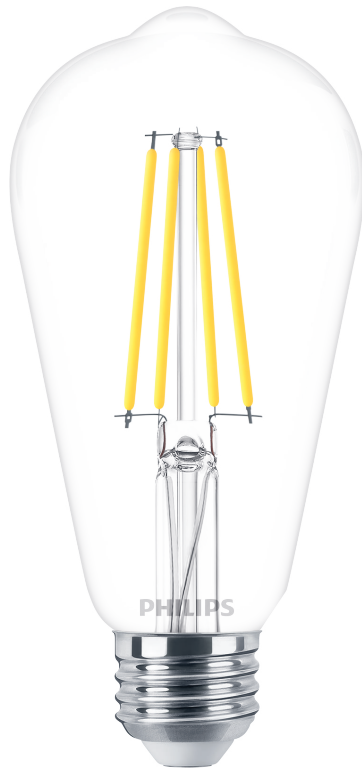

PHILIPS

Bulb (Dimmable)

LED

8W-75W

E26

Warm Glow

Dimming

046677574000

High quality light

- True incandescent-like warm white light

Designed to be seen, looks good on and off

- Classic glass LED

Highlights

Incandescent-like warm white

This bulb has a color temperature of 2700K, providing you with a warm, tranquil atmosphere, perfect for relaxing. This 2700K light is ideal for home lighting design

Glass Clear Design

The look you love, the performance you expect. Classic clear glass designs that replicate the beautiful sparkling light of traditional bulbs, for a perfect fit throughout your home.

Specifications

Bulb characteristics

- Dimmable: Only with specific dimmers
- Intended use: Indoor/Outdoor
- Lamp shape: Non directional bulb
- Socket: E26
- Technology: LED
- Type of glass: Clear

Bulb dimensions

- Height: 13.7 cm
- Weight: 0.045 kg
- Width: 6.4 cm