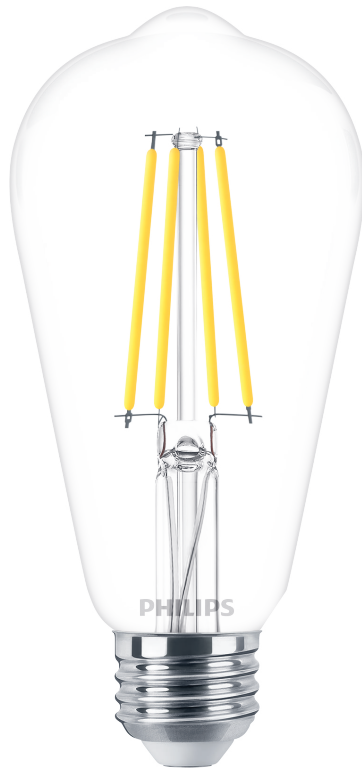

PHILIPS

Bulb (Dimmable)

LED

8.8W-75W

E26

Daylight

Dimming

046677574017

High quality light

- Natural day light

Designed to be seen, looks good on and off

- Classic glass LED

Highlights

Natural day light

This bulb has a color temperature of 5000K, creating a lighting effect that is very close to that of natural daylight. Natural daylight helps with focus and making details easier to see.

Glass Clear Design

The look you love, the performance you expect. Classic clear glass designs that replicate the beautiful sparkling light of traditional bulbs, for a perfect fit throughout your home.

Specifications

Bulb characteristics

- Dimmable: Only with specific dimmers
- Intended use: Indoor/Outdoor
- Lamp shape: Non directional bulb
- Socket: E26
- Technology: LED
- Type of glass: Clear

Bulb dimensions

- Height: 13.7 cm
- Weight: 0.045 kg
- Width: 6.4 cm