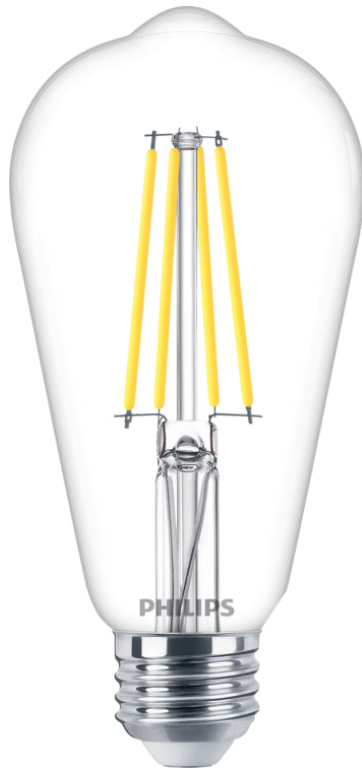

PHILIPS

Bulb (Dimmable)

LED

8W-75W

E26

Warm Glow

Dimming

046677575069

State-of-the-art LED light bulb for the home

State-of-the-art LED light bulb providing a general lighting solution for daily indoor activities. You will save on energy costs immediately and reduce the frequency of bulb replacements, without compromising on the quality of your lighting.

Glass Clear Design

The look you love, the performance you expect. Classic clear glass designs that replicate the beautiful sparkling light of traditional bulbs, for a perfect fit throughout your home.

Specifications

Bulb characteristics

- Dimmable: Only with specific dimmers
- Intended use: Indoor/Outdoor
- Lamp shape: Non directional bulb
- Socket: E26

Bulb dimensions

- Height: 13.7 cm
- Width: 6.4 cm

Durability

- Nominal lifetime: 15,000 hour(s)
- Number of switch cycles: 20,000