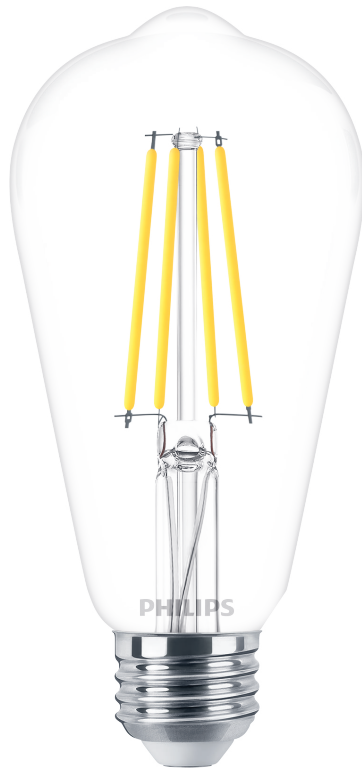

PHILIPS

Candle & Lustre
(Dimmable)

LED

8W-75W

E26

Warm Glow

Dimming

046677577681

State-of-the-art LED light bulb for the home

This Philips LED light bulb provides a beautiful, extra warm light, an exceptionally long life, and immediate, significant energy savings. With its flame color temperature, this light bulb is the perfect choice for a cozy atmosphere.

High quality light

- True incandescent-like warm white light

Designed to be seen, looks good on and off

- Classic glass LED

Highlights

Incandescent-like warm white

This bulb has a color temperature of 2700K, providing you with a warm, tranquil atmosphere, perfect for relaxing. Ideal for home lighting design

Bulb characteristics

- Dimmable: Only with specific dimmers
- Intended use: Indoor/Outdoor
- Lamp shape: Non directional bulb
- Socket: E26
- Technology: LED
- Type of glass: Clear

Bulb dimensions

- Height: 13.7 cm
- Weight: 0.045 kg
- Width: 6.4 cm