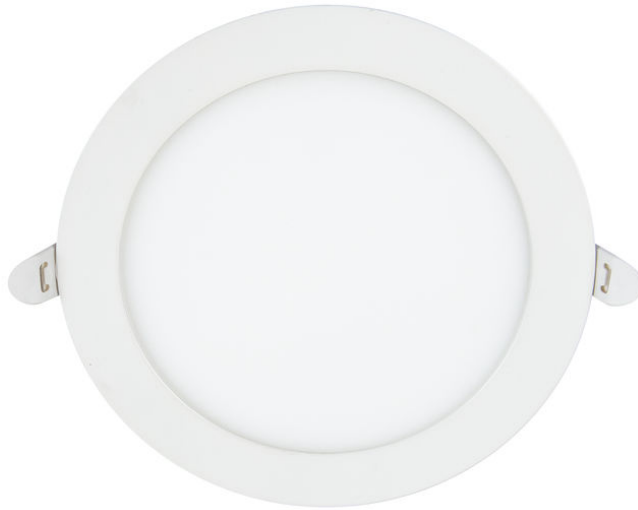

PHILIPS

Downlight

Functional

Canless Slim 5CCT

White

Dim

046677580391

Comfortable LED light that's easy on your eyes

Match your interior

- Super slim design

Light effect

- Adjustable color temperature
- Uniform light distribution

Premium quality

- EyeComfort - light that's easy on the eyes

Durability

- Long life span up to 25,000 hours

Highlights

Super slim design

Slim design is ideal for low-ceiling rooms, sitting flush against the surface.

Adjustable color temperature

Shift seamlessly from cool white light for concentration to a more cozy glow to unwind in.

Specifications

Bulb characteristics

- Intended use: Indoor
- Lamp shape: Round

Design and finishing

- Color: White
- Material: Metal

Durability

- Average life (at 2.7 hrs/day): 25 year(s)
- Lumen maintenance factor: 70%
- Number of switch cycles: 12,500