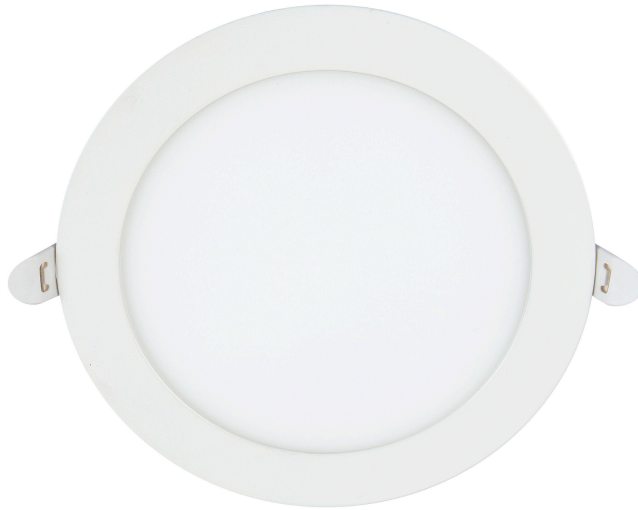

PHILIPS

Downlight

Functional

Canless Slim 5CCT

White

Dim

046677580391

Comfortable LED light that's easy on your eyes

Match your interior

- Super slim design

Light effect

- Adjustable color temperature
- Uniform light distribution

Premium quality

- EyeComfort - light that's easy on the eyes

Durability

- Long life span up to 25,000 hours

Highlights

Super slim design

Slim design is ideal for low-ceiling rooms, sitting flush against the surface.

Adjustable color temperature

Shift seamlessly from cool white light for concentration to a more cozy glow to unwind in.

Specifications

Bulb characteristics

- Intended use: Indoor
- Lamp shape: Round

Design and finishing

- Color: white
- Material: metal

Durability

- Average life (at 2.7 hrs/day): 25 year(s)
- Lumen maintenance factor: 0.7
- Number of switch cycles: 12,500