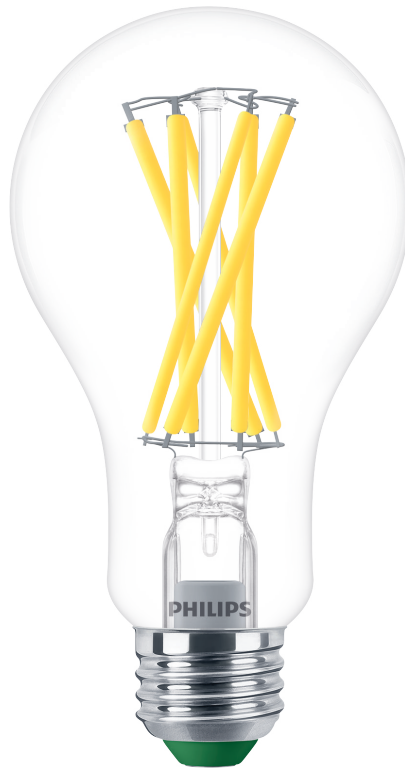

PHILIPS

Bulb

LED

8.5W-100W

E26

Soft White

046677582616

Experience warm white LED light

Philips LED light bulbs provide a beautiful, warm white light, an exceptionally long life, and immediate, significant energy savings. With a pure and elegant design, this bulb is the perfect replacement for your clear incandescent bulbs.

Choose for a sustainable solution

- Better for your wallet and your planet
- Long life bulb - Lasts up to 50 years

Highlights

Saving up to 90% energy

LED technology saves up to 90% energy compared to your standard bulb. It therefore pays for itself and saves you money year after year. It also helps protect the environment.

Specifications

Bulb characteristics

- Dimmable: No
- Intended use: Indoor/Outdoor
- Lamp shape: Non directional bulb
- Socket: E26
- Technology: LED
- Type of glass: Clear

Bulb dimensions

- Height: 13.3 cm
- Weight: 0.05 kg
- Width: 7 cm