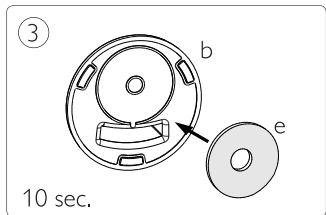

Salida: 24 V --- 0.88 A 21 W

A

B

1

C

D

1

Signify North America Corporation
400 Crossing Blvd, Suite 600
Bridgewater, NJ 08807, USA