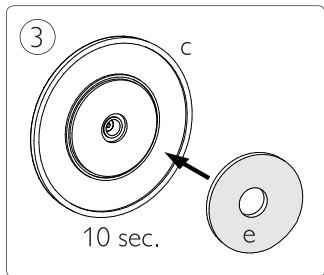

Salida: 24 V --- 0.88 A 21 W

A

B

1

C

D

1

Signify North America Corporation
400 Crossing Blvd, Suite 600
Bridgewater, NJ 08807, USA