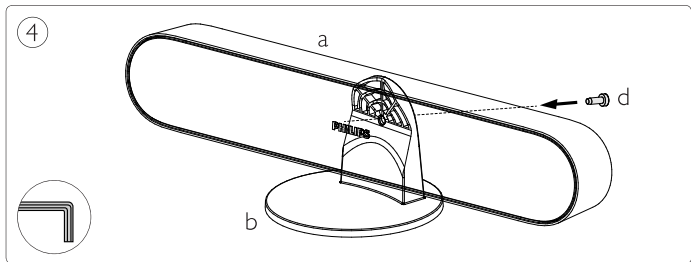

Salida: 24 V --- 0.88 A 21 W

A

B

1

C

D

1

Signify North America Corporation
400 Crossing Blvd, Suite 600
Bridgewater, NJ 08807, USA