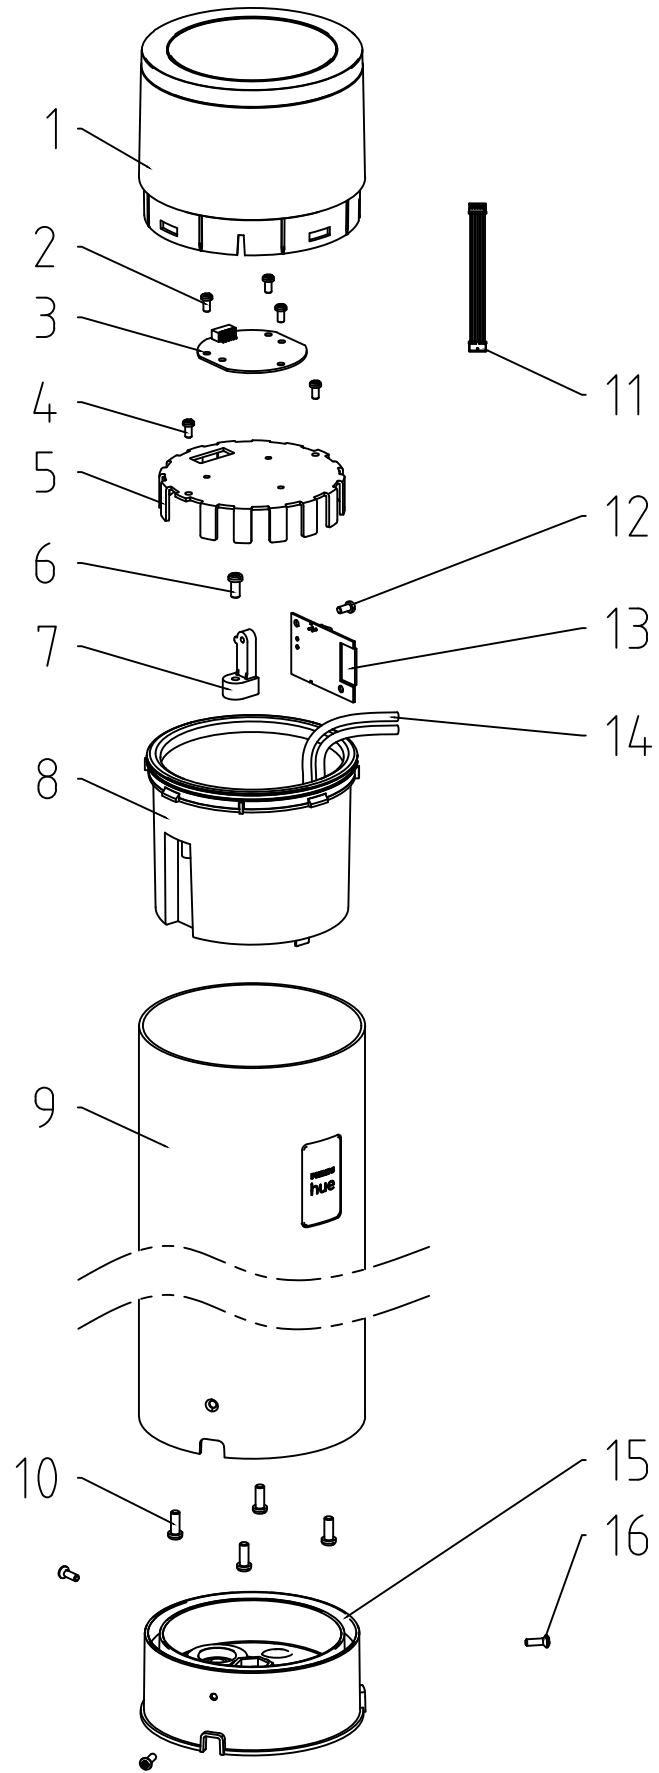

PHILIPS
hue

#	COMPONENT	QTY
1	DIFFUSER	1
2	SCREW	3
3	LIGHT SOURCE - LED MODULE	1
4	SCREW	2
5	HEAT SINK	1
6	SCREW	1
7	BRACKET	1
8	BOX	1
9	TUBE	1
10	SCREW	4
11	FLAT CABLE	1
12	SCREW	1
13	LIGHT SOURCE - HUE CONNECT	1
14	CABLE	1
15	BASE	1
16	SCREW	3

SKU	Color	Country
915005731801	BLACK	EU
915005630201	BLACK	NAM
915005630301	BLACK	EU

Warnings

Always make sure the luminaire is detached from the mains socket
 Always make sure the DC cable is detached from the power supply
 Staring at the operating light source may cause eye injury

#	Disassemble/dismantle steps	Tools needed
a	REMOVE BASE (15) BY UNSCREWING THE SCREWS (16)	CROSS HEAD SCREW DRIVER
b	REMOVE THE TUBE (9) BY UNSCREWING THE SCREWS (10)	CROSS HEAD SCREW DRIVER
c	REMOVE THE DIFFUSER (1)	FLAT HEAD SCREW DRIVER
d	REMOVE FLAT CABLE (11) FROM THE LIGHT SOURCE - LED MODULE (3)	-
e	REMOVE LIGHT SOURCE - LED MODULE (3) BY UNSCREWING THE SCREWS (2)	CROSS HEAD SCREW DRIVER
f	REMOVE HEAT SINK (5) BY UNSCREWING THE SCREWS (4)	CROSS HEAD SCREW DRIVER
g	UNSCREW THE SCREW (6)	CROSS HEAD SCREW DRIVER
h	REMOVE WIRES OF THE CABLE (14) FROM LIGHT SOURCE - HUE CONNECT (13)	FLATHEAD SCREWDRIIVER OR WAGO TOOL #2065
i	REMOVE THE LIGHT SOURCE - HUE CONNECT (13) FROM THE BRACKET (7) BY UNSCREWING THE SCREW (12)	CROSS HEAD SCREW DRIVER

STATUS	DESCRIPTION	DESIGN ID
2021-04-12	Calla Large Hue ext. pedestal black 1x8 Calla Hue ext. pedestal LED black 1x8W Calla Hue ext. pedestal Black 1x8W 24V	DOC 12NC
NAME JZ	LOCAL PART ID	SH. 1
CHECKED	DATE	SH. A3-P