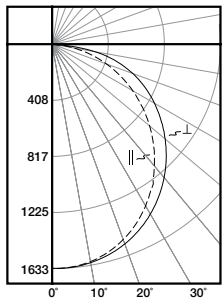

### 24RTC4835

Electronic Driver  
 Linear LED 3500K  
 Spacing criterion: (||) 1.21 x mounting height,  
 (⊥) 1.28 x mounting height  
 Lumens: 4796.7  
 Input Watts: 36.8W  
 Efficacy: 130.3 lm/W  
 Test Report: 24RTC4835.IES