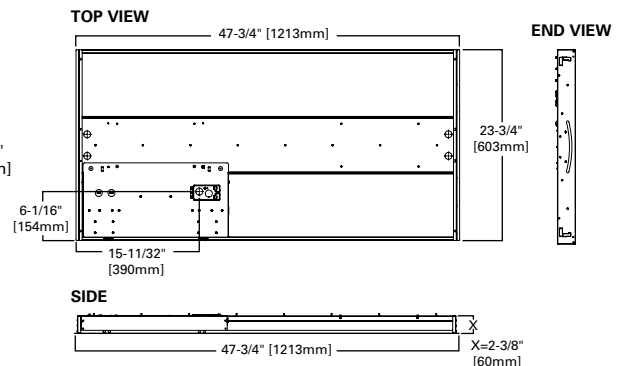

Dimensional and Mounting Details

Stock SKU and Rated Performance

Catalog Number	UPC	CRI (Min)	CCT	Delivered Nominal Lumens	Watts *	Efficacy (lm/W)	Input current (A)	
							120V	277V
24RTC4835	080083802623	80	3500K	4921	38.2	129	.32	.14
24RTC4840	080083802630	80	4000K	4922	37.8	130		
24RTC6835	080083802647	80	3500K	7220	57.0	127	.49	.22
24RTC6840	080083802654	80	4000K	7195	57.1	126		

* Watts of standard 0-10V product.