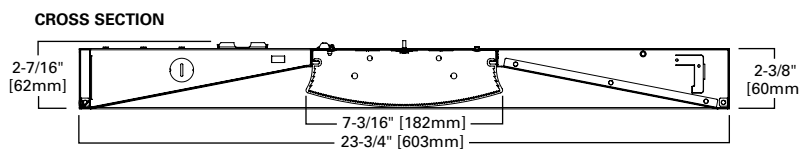

Dimensional and Mounting Details

Stock SKU and Rated Performance

Catalog Number	UPC	CRI (Min)	CCT	Delivered Nominal Lumens	Watts *	Efficacy (lm/W)	Input current (A)	
							120V	277V
24RTC4835	080083802623	80	3500K	4921	38.2	129	.32	.14
24RTC4840	080083802630	80	4000K	4922	37.8	130		
24RTC6835	080083802647	80	3500K	7220	57.0	127	.49	.22
24RTC6840	080083802654	80	4000K	7195	57.1	126		

* Watts of standard 0-10V product.