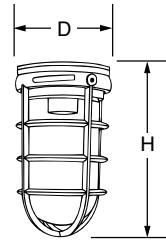

Ordering guide

Example: VK1GC

Series	Wattage	Lens
VK		
VK Surface and ceiling mount	1 100W 2 200W	GC Glass globe and cast guard

Product Specifications

- All incandescent Roughlyte ceiling and canopy fixtures are not supplied with a lamp. This fixture requires a medium base incandescent A lamp. The lamp can be clear or coated.
- Roughlyte fixtures guard against moisture and debris in exterior applications (for globe down mounting only).
- cULus listed for wet locations.
- **Not recommended for use in hazardous locations.**

VK Roughlyte surface and ceiling mount

VK

- 100W fixtures fit all 3-1/2" round and octagon boxes and all 4" round boxes.
- Heat and shock resistant glass globe.
- Sockets are pre-wired with extra long 1/2" stripped leads.
- For 3/4" conduit, use VK series with VXL13 universal box.

Dimensions

Catalog No.	Height (H)	Dia. (D)
VK1GC	7-1/2"	4-1/4"
VK2GC	9-1/4"	5-1/4"

Accessories

4" Round boxes

Die-cast aluminum for use with conduit, Stonco ceiling, surface and wall fixtures and flood lights. Four side and one back hole tapped 3/4" as shown. Heavy-duty gasket, screws, four aluminum five-threaded plugs. No cover.

Catalog No.	Description	Catalog No.	Description
3-1/2" Globe dia. Height - 6 11/16"		4-3/8" Globe dia. Height - 8 3/8"	
VGC100	Clear*	VGC200	Clear*
VGP100	Clear, prismatic		
VGA100	Amber (60W max.)		
VGB100	Blue (60W max.)		
VGR100	Ruby (60W max.)		
3-1/2" Globe dia. LEXAN		4-3/8" Globe dia. LEXAN	
VPRC5	Clear, prismatic (60W Max.)	VPRC10	Clear, prismatic (75W Max.)