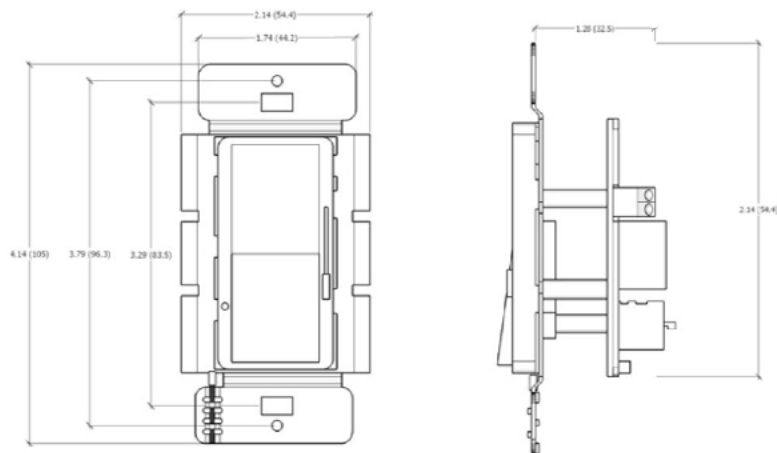

Model Number	No. of Zones ¹
DMX -	-
DMX RelaxView Intelligent Wall Dimmer	1 Single zone dimming

Footnotes:

¹ For more than a single dimmable zone, additional single IWD modules will be required.

DMX RelaxView intelligent wall dimmer

Up to 4 zones

Features and specifications

- DMX 512 output.
- Multi-way switching
- Daisy chain connection of multiple wall dimmers if needed
- Connection method: RJ45 cable by others
- Rear mounted electronics
- Fits standard decora-style wall plate
- Dimming from 100% to 2%
- Operating temperature -25°C to +80°C
- No electrolytic capacitors
- Single J-box mounting
- Input Voltage 12-48VDC

DMX-1
One single zone dimming

Dimensions

Buy American Act of 1933 (BAA):

This product is manufactured in one of our US factories and, as of the date of this document, this product was considered a commercially available off-the-shelf (COTS) item meeting the requirements of the BAA. This BAA designation hereunder does not address (i) the applicability of, or availability of a waiver under, the Trade Agreements Act, or (ii) the "Buy America" domestic content requirements imposed on states, localities, and other non-federal entities as a condition of receiving funds administered by the Department of Transportation or other federal agencies. Prior to ordering, please visit www.signify.com/baa to view a current list of BAA-compliant products to confirm this product's current compliance.