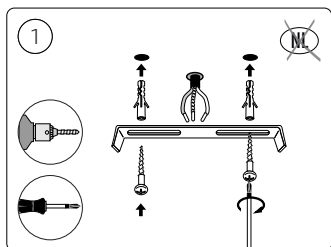

Signify  
I.B.R.S. / C.C.R.I. Numéro 10461  
5600 VB Eindhoven,  
the Netherlands  
☎00800-74454775

© 2020 Signify Holding  
All rights reserved

[www.philips.com/lighting](http://www.philips.com/lighting)