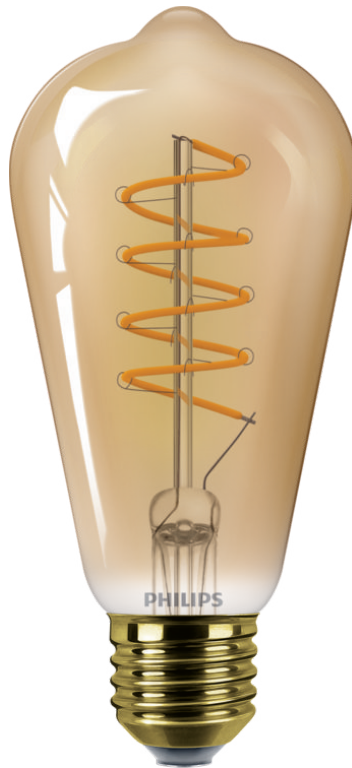

PHILIPS

Bulb (Dimmable)

LED

5.5W-25W

E27

Flame

Dimming

8718699774851

A light bulb like no other

Philips LED flame candles provide a beautiful, warm light effect and an exceptionally long life. Beautiful both switched on and off, this light bulb is the perfect match for chandelier fixtures with small (E14) fittings.

Dims to a warm glow

With this dimmable bulb, you can dim from a 2200k warm light to a 2700K light. The more you dim, the warmer the light..

Looks good on and off

"These beautiful lamp with visible filament add a sense of style and nostalgia to any room. Looks good on and off. "

Specifications

Characteristics

- Dimmable: Yes
- Intended use: Indoor
- Lamp shape: Non directional bulb
- Socket: E27
- Technology: LED
- Type of glass: Transparent Amber

Bulb dimensions

- Height: 14 cm
- Weight: 0.05 kg
- Width: 6.4 cm