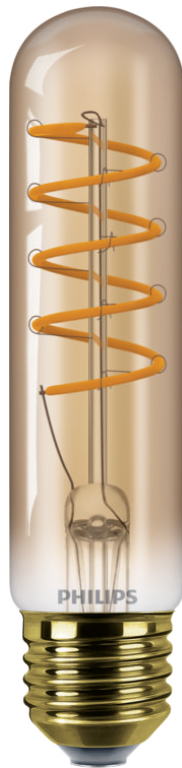

# PHILIPS

Bulb (Dimmable)

LED

5.5W-25W

E27

Flame

Dimming

8718699774899

## A light bulb like no other

Philips LED flame candles provide a beautiful, warm light effect and an exceptionally long life. Beautiful both switched on and off, this light bulb is the perfect match for chandelier fixtures with small (E14) fittings.