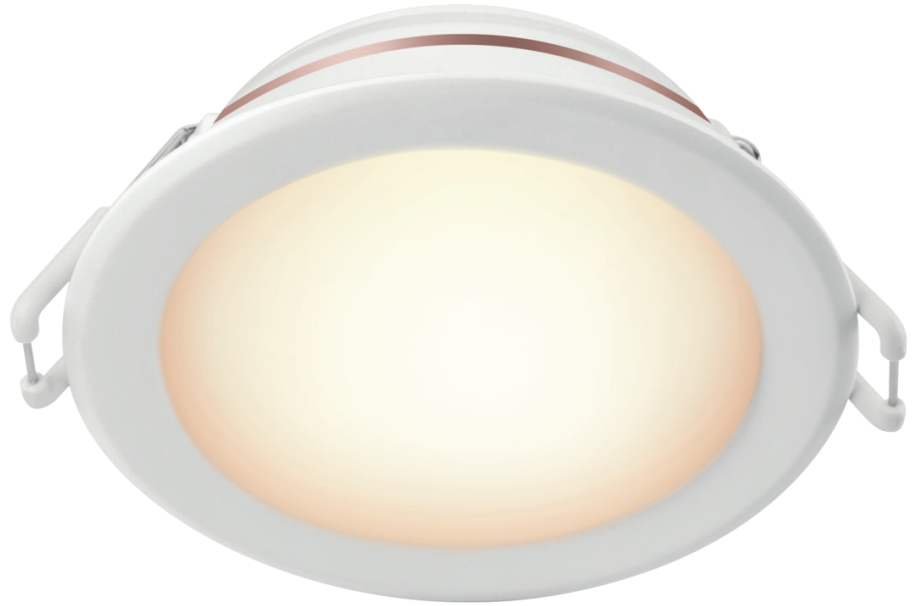

PHILIPS

Downlight

Smart LED

Tunable white

Plastic/WH

Wi-Fi

8719514263529

Easy-to-use smart tunable white downlight

Enjoy convenience in everyday life with smart Wi-Fi LED lighting. This downlight gives warm white to cool daylight for cozy moments and functional tasks. Control instantly via app or voice and create your desired ambiance. Works with WiZ.

- Color: white
- Material: plastic

Extra feature/accessory incl.

- Adjustable spot head: No
- Dimmable with remote control: Yes
- LED integrated: Yes
- Remote control included: No
- Centerpiece: Yes

Light characteristics

- Beam angle: 90 degree(s)
- Color rendering index (CRI): 80

Miscellaneous

- Especially designed for: Functional

Power consumption

- Voltage: 220-240 V

Product dimensions & weight

- Cut out length: 8 cm
- Cut out width: 8 cm
- Height: 4.55 cm
- Length: 9.5 cm
- Net weight: 0.043 kg
- Recessed distance: 7.25 cm
- Width: 9.5 cm