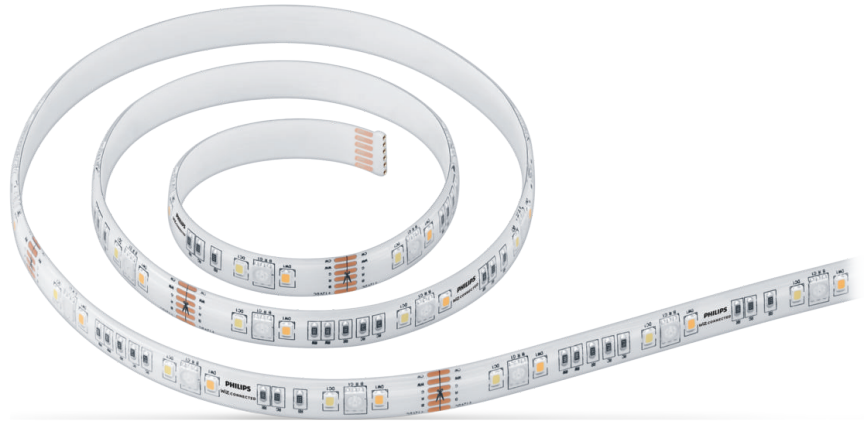

PHILIPS

LED Strip Starter kit
2m

Smart LED

Color & Tunable White

Power supply unit included

Wi-Fi + Bluetooth

8719514268432

Colorful light that matches your mood

The Philips smart LED 2-metre strip starter kit gives you everything you need to get bright, full-color smart light. Cut the flexible strip to size to add indirect, linear lighting to any space. This LED strip is WiZ connected. Use with your existing Wi-Fi to control with the WiZ app or your voice.

Smart devices

- Shape lights your way

Light modes

- Tunable warm to cool white and preset modes
- Millions of colors and dynamic light modes
- Customize Scenes with preset dynamic light modes.

Highlights

Easy plug and play