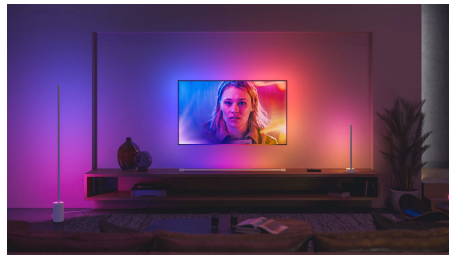

Limitless possibilities

- Get in the mood with warm to cool white smart lights
- Play with smart colour lights
- Away-from-home smart light control
- Sync films, TV programmes, music, and games to smart lights
- Wireless control with included dimmer switch

Play with smart colour lights

There's no limit with Philips Hue: with over 16 million colours, you can transform your home into the perfect party venue, bring a bedtime story to life and much more. Use preset, coloured light scenes to evoke the feeling of summer any time you'd like, or use your own photo to relive a special memory.

Control lights away from home

The Philips Hue app gives you complete control over your lights, even if you're not at home. Switch your lights off and on remotely using just the app to ensure your home is always lit the way you want it.

Sync films, TV programmes, music, and games to smart lights

Bring your entertainment to new heights by syncing the action on the screen or the beat of your music to your smart lights.* Choose the way you'd like to sync your lights to your film, music (including with our Spotify integration!), TV programme or game and watch as the colour-capable lights in your Entertainment area react. *Hue Bridge required