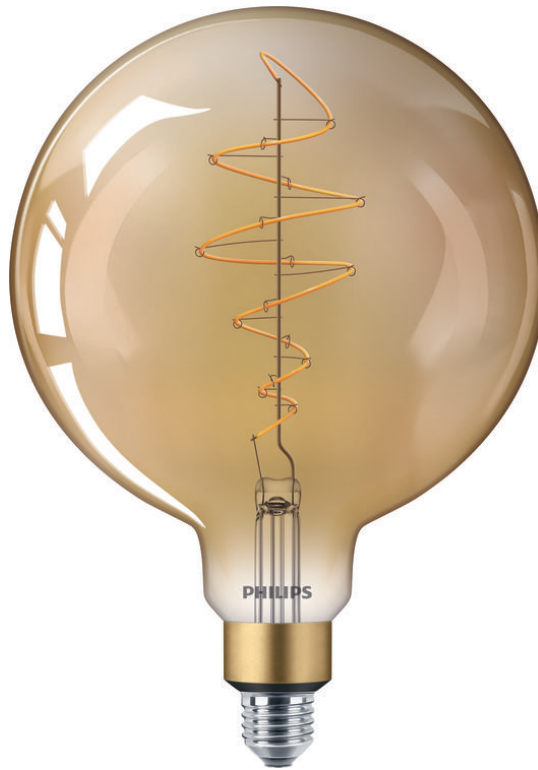

PHILIPS

Filament Bulb Amber
40W G200 E27

LED

7W-40W

E27

Flame

Dimming

8719514313781

State-of-the-art LED for the home

This Philips LED light bulb provides a beautiful, extra warm light, an exceptionally long life, and immediate, significant energy savings. With its flame color temperature, this light bulb is the perfect choice for a cozy atmosphere.

Easy-to-use smart lighting for a more convenient everyday life

- Dimmable extra warm white light

Designed to be seen, looks good on and off

- Looks good on and off

Highlights

Dimmable extra warm white light

Specifications

Bulb characteristics

- Dimmable: Yes
- Intended use: Indoor
- Lamp shape: Non directional globe
- Socket: E27
- Bulb Finish: Amber
- Bulb Material: Glass

Bulb dimensions

- Height: 28.6 cm
- Width: 20.2 cm