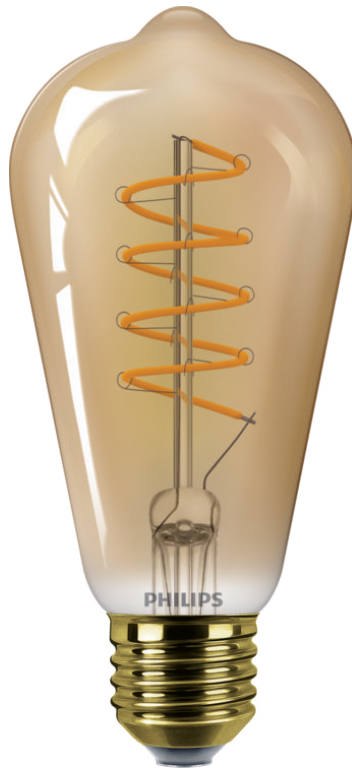

PHILIPS

Bulb (Dimmable)

LED

4W-25W

E27

Flame

Dimming

8719514315457

State-of-the-art LED for the home

This Philips LED light bulb provides a beautiful, extra warm light, an exceptionally long life, and immediate, significant energy savings. With its flame color temperature, this light bulb is the perfect choice for a cozy atmosphere.

Easy-to-use smart lighting for a more convenient everyday life

- Dimmable extra warm white light

Designed to be seen, looks good on and off

- Looks good on and off

Highlights

Dimmable extra warm white light

Specifications

Bulb characteristics

- Dimmable: Yes
- Intended use: Indoor
- Lamp shape: Non directional bulb
- Socket: E27
- Technology: LED
- Type of glass: Amber
- Bulb Finish: Amber

Bulb dimensions

- Height: 14.3 cm
- Weight: 0.045 kg
- Width: 6.5 cm