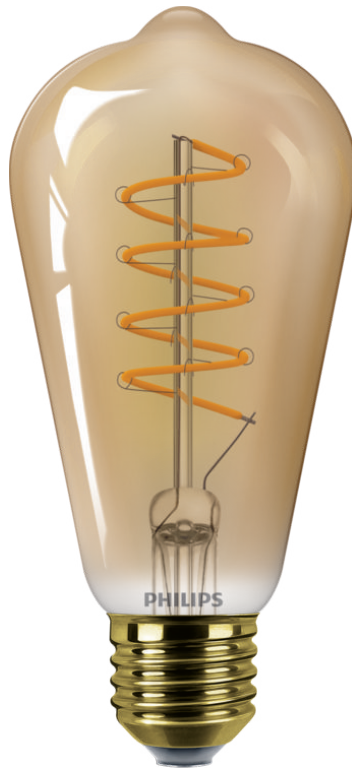

PHILIPS

Filament Bulb Amber
25W ST64 E27

LED

4W-25W

E27

Flame

Dimming

8719514315457

State-of-the-art LED for the home

This Philips LED light bulb provides a beautiful, extra warm light, an exceptionally long life, and immediate, significant energy savings. With its flame color temperature, this light bulb is the perfect choice for a cozy atmosphere.

Easy-to-use smart lighting for a more convenient everyday life

- Dimmable extra warm white light

Designed to be seen, looks good on and off

- Looks good on and off

Highlights

Dimmable extra warm white light

Specifications

Bulb characteristics

- Dimmable: Yes
- Intended use: Indoor
- Lamp shape: Non directional bulb
- Socket: E27
- Bulb Finish: Amber
- Bulb Material: Glass

Bulb dimensions

- Height: 14.3 cm
- Width: 6.5 cm