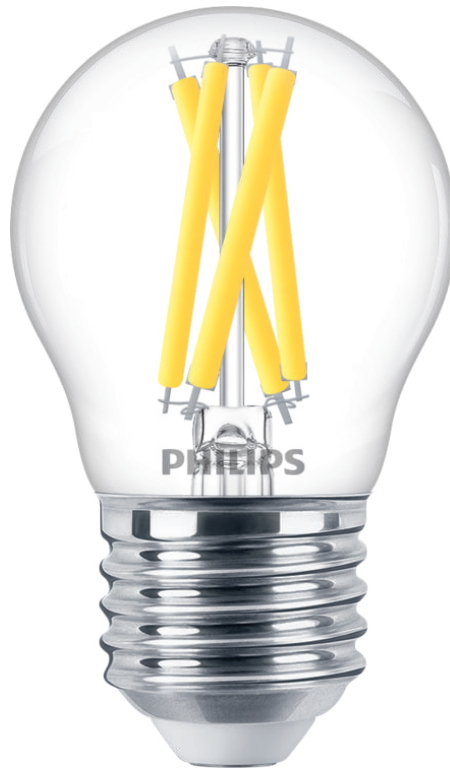

PHILIPS

Candle & Lustre
(Dimmable)

LED

3.4W-40W

E27

Warm Glow

Dimming

8719514324411

Experience dimmable, warm white LED light

Philips LED clear lustres provide a beautiful, sparkling light effect and an exceptionally long life. Beautiful both switched on and off, this light bulb is the perfect match for decorative fixtures with large (E27) fittings.

Choose for a sustainable solution

- Better for your wallet and your planet

Create the right light for your home

- Perfect for decorative fixtures

Highlights

Saving up to 90% energy

LED technology saves up to 90% energy compared to your standard bulb. It therefore pays for itself and saves you money year after year. It also helps protect the environment.

- Dimmable: Only with specific dimmers
- Intended use: Indoor
- Lamp shape: Non directional luster
- Socket: E27
- Technology: LED
- Type of glass: Clear

Bulb dimensions

- Height: 7.8 cm
- Weight: 0.018 kg
- Width: 4.5 cm