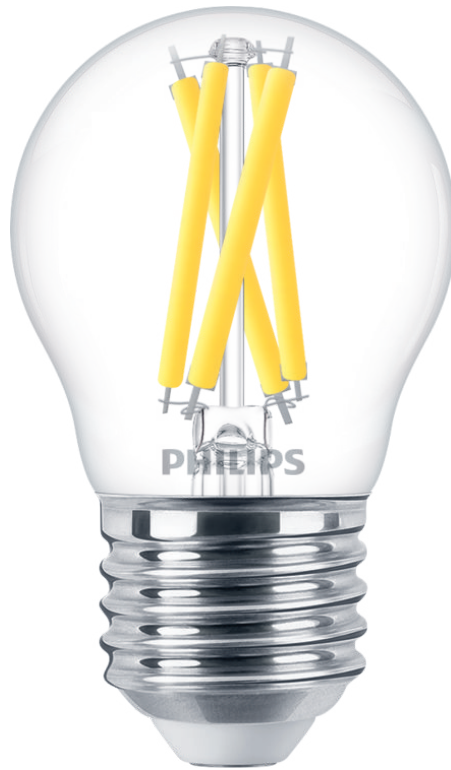

PHILIPS

Candle & Lustre
(Dimmable)

LED

3.4W-40W

E27

Warm Glow

Dimming

8719514324411

Experience dimmable, warm white LED light

Philips LED clear candles provide a beautiful, sparkling light effect and an exceptionally long life. Beautiful both switched on and off, this light bulb is the perfect match for chandelier fixtures with small (E14) fittings.

Choose for a sustainable solution

- Better for your wallet and your planet

Create the right light for your home

- Perfect for decorative fixtures

Highlights

Saving up to 90% energy

LED technology saves up to 90% energy compared to your standard bulb. It therefore pays for itself and saves you money year after year. It also helps protect the environment.

- Dimmable: Only with specific dimmers
- Intended use: Indoor
- Lamp shape: Non directional luster
- Socket: E27
- Technology: LED
- Type of glass: Clear

Bulb dimensions

- Height: 7.8 cm
- Weight: 0.018 kg
- Width: 4.5 cm