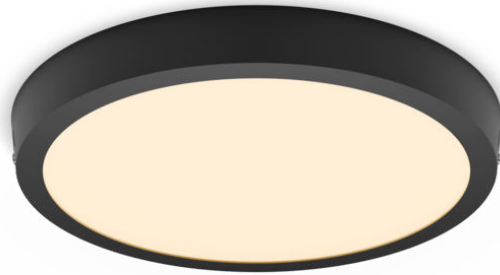

PHILIPS

Downlight

Functional

Magneos Surface Mount Round

Black

8719514328778

Comfortable LED light that's easy on your eyes

The Philips LED Slim Downlight delivers a natural light effect for use in general lighting applications. It is a slim masterpiece for low ceilings, creating an elegant ambience anywhere at home. Comfortable light that's easy on your eyes.

Easy to experience

- Ideal for rooms with low ceilings, makes for an unobtrusive and subtle fixture.
- Easy installation

Premium quality

- EyeComfort – light that's easy on the eyes

Material and finishing

- High-quality metal material

Durability

- Long life span up to 25,000 hours

Highlights

Suitable for low ceilings Slim design Easy installation

No more hassle with installation. Just fix or hang securely on the wall or ceiling, and plug it in. Your new light fitting is now ready to light up your room!

Bulb characteristics

- Intended use: Indoor

Design and finishing

- Colour: Black
- Material: Metal, Plastic

Durability

- Number of switch cycles: 12,500

Extra feature/accessory incl.

- Adjustable spot head: No
- Dimmable with remote control: No
- LED integrated: Yes
- Remote control included: No