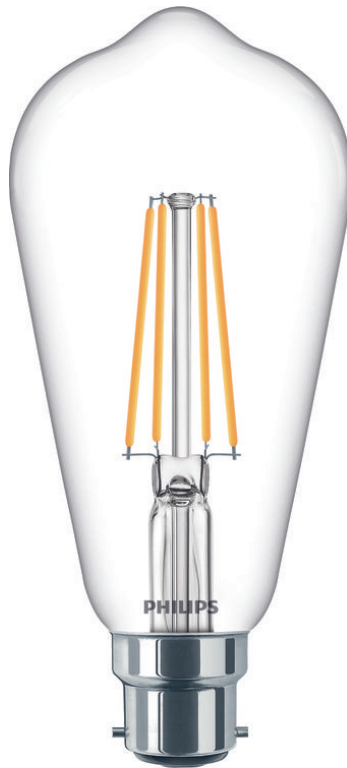

PHILIPS

Bulb

LED

7W-60W

B22

Warm White

8719514338982

Warm white light, no compromise on light quality

Familiar shapes you know and love. They use around 85% less energy than traditional light bulbs thanks to the latest LED energy-saving technology and last ten times longer.

Choose a simple replacement for your old bulbs

- Similar shape and size as standard incandescent bulb

Create the right light for your home

- Perfect for general room lighting

High quality LED light that lasts for decades

- Designed for the comfort of your eyes

Specifications

Characteristics

- Dimmable: No
- Intended use: Indoor
- Lamp shape: Non directional bulb
- Socket: B22
- Technology: LED
- Type of glass: Clear

Bulb dimensions

- Height: 13.8 cm
- Weight: 0.048 kg
- Width: 6.4 cm