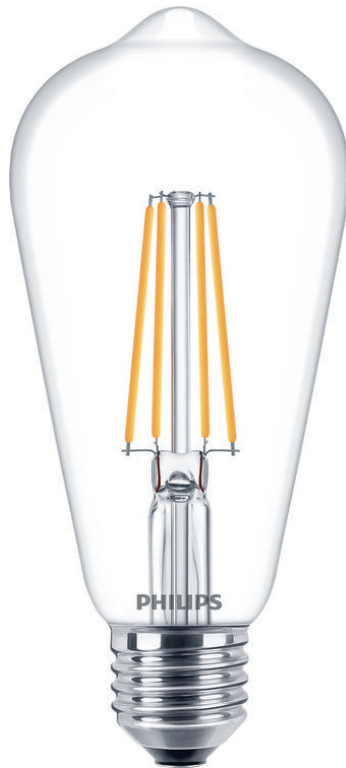

# PHILIPS

Bulb

LED

7W-60W

E27

Warm White

8719514339002

## Warm white light, no compromise on light quality

Familiar shapes you know and love. They use around 85% less energy than traditional light bulbs thanks to the latest LED energy-saving technology and last ten times longer.

### **Choose a simple replacement for your old bulbs**

- Similar shape and size as standard incandescent bulb

## Characteristics

- Dimmable: No
- Intended use: Indoor
- Lamp shape: Non directional bulb
- Socket: E27
- Technology: LED
- Type of glass: Clear