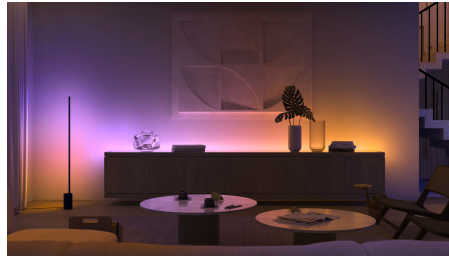

Create a personalized experience with colorful smart light

Transform your home with over 16 million colors, instantly creating the right atmosphere for any event. With the touch of a button, you can set a festive mood for a party, turn your living room into a movie theater, enhance your home decor with color accents, and much more.