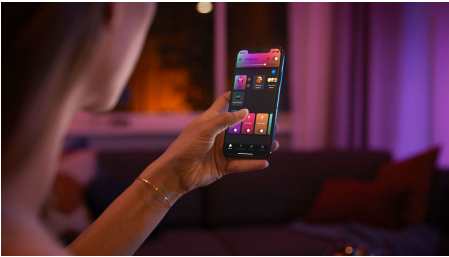

Highlights

Control up to 10 lights with the Bluetooth app

With the Hue Bluetooth app, you can control your Hue smart lights in a single room of your home. Add up to 10 smart lights and control them all with just the touch of a button on your mobile device.