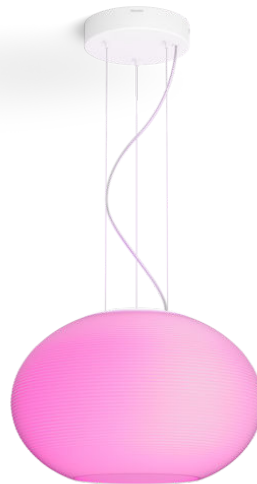

## Flourish pendant light

Hue White and color  
ambiance

Integrated LED

Bluetooth control via app

Control with app or voice\*

Add Hue Bridge to unlock more

8719514343528

## Easy smart lighting

Get powerful light for any occasion with the Flourish pendant, which allows you to set warm-to-cool and colored light. Works as a standalone light or as part of your smart lighting system with the Hue Bridge.

### Easy smart lighting

- Control up to 10 lights with the Bluetooth app
- Control lights with your voice\*
- Create a personalized experience with colorful smart light
- Set the right mood with warm to cool white light
- Get the perfect light recipes for your daily activities
- Unlock the full suite of smart lighting features with the Bridge

## Design and finishing

- Color: White
- Material: Glass