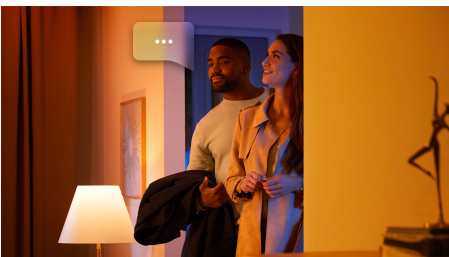

Control lights with your voice*

Philips Hue works with Amazon Alexa and the Google Assistant when paired with a compatible Google Nest or Amazon Echo device. Simple voice commands allow you to control multiple lights in a room or just a single lamp.