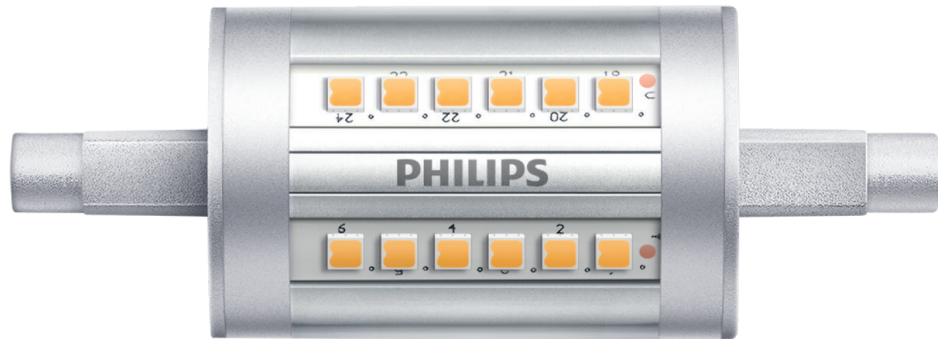

PHILIPS

Spot

LED

7.5W-60W

R7S

Warm White

8719514372931

Durable LED light with a 300 degree light beam

This innovative Linear LED is the perfect replacement for halogen R7S lamps, while far surpassing them in terms of energy efficiency.

High quality light

- Cool, energizing light

Choose a simple replacement for your old bulbs

- Similar shape and size as halogen spot
- Similar shape and size as halogen linear

Highlights

3500K [LED Lamps]

This bulb has a color temperature of 3500K providing you with a cool, energizing light, perfect for creating an inviting ambiance to host friends or wind down with a book.

- Dimmable: No
- Intended use: Indoor
- Lamp shape: Non directional reflector
- Socket: R7S
- Technology: LED

Bulb dimensions

- Height: 7.8 cm
- Weight: 0.053 kg
- Width: 2.9 cm

Durability

- Average life (at 2.7 hrs/day): 15 year(s)
- Lumen maintenance factor: 70%
- Nominal lifetime: 15,000 h
- Number of switch cycles: 50,000