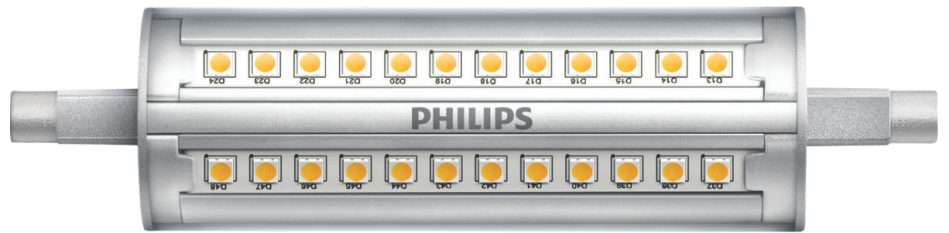

PHILIPS

Spot (Dimmable)

LED

14W-120W

R7S

Warm White

Dimming

8719514372955

Dimmable linear LED light with a 300 degree beam

This innovative Linear LED is the perfect replacement for halogen R7S lamps, while far surpassing them in terms of energy efficiency.

High quality light

- Cool, energizing light

Replaces halogen reflector

With its beautifully shaped design and familiar dimensions, this is a contemporary lighting, LED capsule. The perfect sustainable replacement for traditional halogen spots.

Replaces linear halogen

- Dimmable: Yes
- Intended use: Indoor
- Lamp shape: Non directional reflector
- Socket: R7S
- Technology: LED

Bulb dimensions

- Height: 11.8 cm
- Weight: 0.095 kg
- Width: 2.9 cm

Durability

- Average life (at 2.7 hrs/day): 15 year(s)
- Lumen maintenance factor: 70%
- Nominal lifetime: 15,000 h
- Number of switch cycles: 50,000