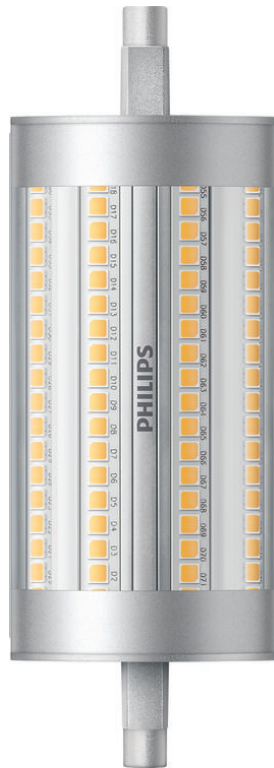

PHILIPS

Spot (Dimmable)

LED

17.5W-150W

R7S

Warm White

Dimming

8719514372979

Dimmable linear LED light with a 300 degree beam

This innovative Linear LED is the perfect replacement for halogen R7S lamps, while far surpassing them in terms of energy efficiency.

High quality light

- Cool, energizing light

Choose a simple replacement for your old bulbs

- Similar shape and size as halogen spot
- Similar shape and size as halogen linear

Highlights

3500K [LED Lamps]

This bulb has a color temperature of 3500K providing you with a cool, energizing light, perfect for creating an inviting ambiance to host friends or wind down with a book.

- Dimmable: Yes
- Intended use: Indoor
- Lamp shape: Non directional reflector
- Socket: R7S
- Technology: LED

Bulb dimensions

- Height: 11.8 cm
- Weight: 0.16 kg
- Width: 4.2 cm

Durability

- Average life (at 2.7 hrs/day): 15 year(s)
- Lumen maintenance factor: 70%
- Nominal lifetime: 15,000 h
- Number of switch cycles: 50,000