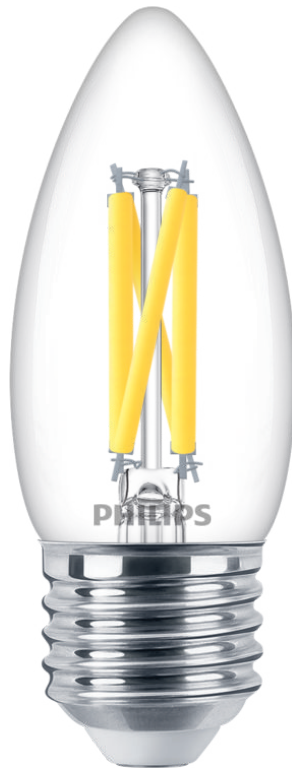

PHILIPS

Candle & Lustre
(Dimmable)

LED

3.5W-40(GLS 49, CFL 8,
halogen 33)W

E27

Warm White

Dimming

8719514384620

Experience dimmable, warm white LED light

Philips LED clear candles provide a beautiful, sparkling light effect and an exceptionally long life. Beautiful both switched on and off, this light bulb is the perfect match for chandelier fixtures with small (E14) fittings.

Perfect for decorative fixture

Modern lighting in Philips LED candles for use in decorative fixtures such as in chandeliers, ceiling fans, vanity strips, and post lights.

Specifications

Bulb characteristics

- Dimmable: Only with specific dimmers
- Intended use: Indoor
- Lamp shape: Non directional candle
- Socket: E27
- Type of glass: Clear
- Bulb Finish: Clear
- Bulb Material: Glass

Bulb dimensions

- Height: 9.5 cm
- Width: 3.5 cm