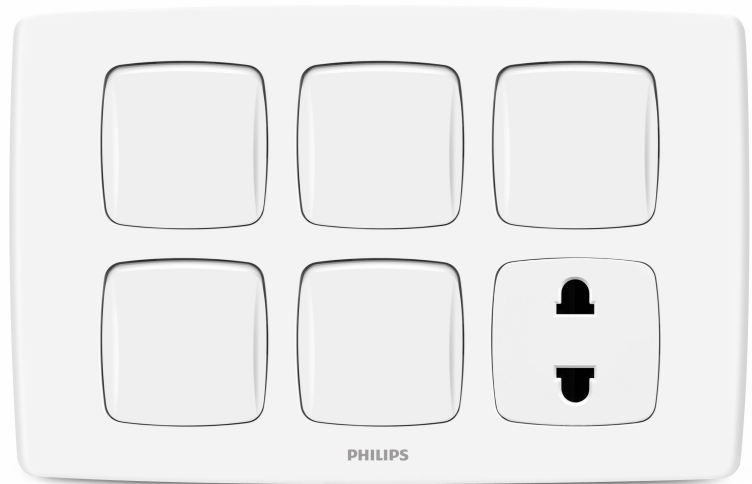

PHILIPS

5 Gang 1 Way
Switch + 2P Socket

Switches & Sockets

LeafStyle

White

PC

8719514391147

Aesthetic appearance to enhance interior design

High quality PC for Cover and Base.

IEC standard and Philips internal rule

Pass IEC standard and follow more strict Philips internal design rule.

Shutter protection

Shutter design for most sockets to protect kids.

Specifications

Design and finishing

- Color: white
- Material: PC
- Module/Gang: 6 Module
- Socket/connector Type: 2 Pin
- Product Range: LeafStyle
- Minimum Installation Box Depth: 4.5 cm

Durability

- Number of Operation Cycles: 40,000, 5,000

Interactivity

- Current (A): 10A

Other characteristics

- Installation Type: Screwed Installation
- Indicator Type: No Indicator
- Switch Function: 1 Way

Power

- Electrical Load Type: Resistive load, Inductive load, Capacitive load