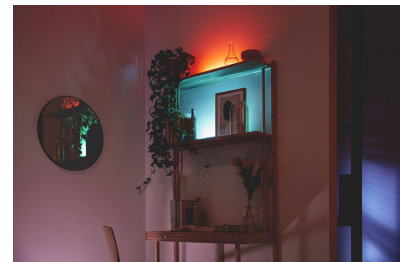

## Millions of colors and dynamic light modes

Choose from a palette of millions of light colors to create an amazing atmosphere in your home. Enjoy the subtle differences that our dynamic light effects glow your environment.

## Tunable warm to cool white and preset modes

Choose from a wide range of energizing cool white to soft warm white, or simply select from the preset modes such as Focus and Relax to create the best ambience for your activities.

## Versatile bar light

Tilt this light bar at an angle to shine its colorful light on a cabinet or shelf. Amplify beautiful accent lighting in any corner or wall by connecting two light bars. Cable included.