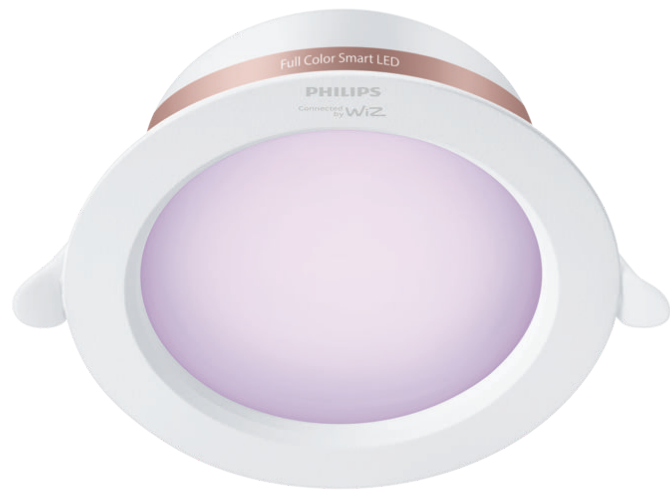

# PHILIPS

5 inch recessed  
downlight 10W

Smart LED

Full color

Cut out Ø120-130MM

IP20/Round/White

8719514442085

## Bulb characteristics

- Intended use: Indoor
- Lamp shape: Round

## Design and finishing

- Color: White
- Material: Plastic