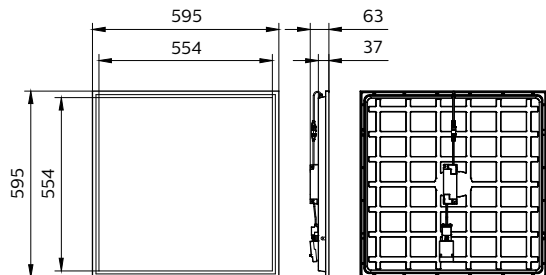

CoreLine Panel gen6

Constant light output	No
Maximum dim level	Not applicable

Mechanical and Housing

Housing material	Steel
Reflector material	Acrylate
Optic material	Polystyrene
Optical cover/lens material	Polystyrene
Fixation material	-
Housing Colour	White
Optical cover/lens finish	Microprismatic lens
Overall length	595 mm
Overall width	595 mm
Overall height	63 mm
Dimensions (height x width x depth)	63 x 595 x 595 mm
Compatible ceiling or ceiling installation accessory type	Visible profile ceiling version
Ingress protection code	IP20/44 [Finger-protected; wire-protected, splash-proof]
Mech. impact protection code	IK02 [0.2 J standard]
Safety device	SC [Safety cable]
Net Weight (Piece)	2.220 kg

Sustainability Data

Sustainability rating	Unclassified
Repair class	Repair Class D, this product is not designed to be repaired.
Embedded carbon (A1-A3)	24.6 kg CO ₂ e
Product non-virgin material ratio	10.1 %
Recyclable the content ratio of the finished product	47.9 %
GWP total B6 (kg CO ₂ eq) Declared Unit	Please calculate using your local energy mix value: Power Declared Unit (kW) * Service life (hrs) Declared Unit * Energy mix (kg CO ₂ eq / kwh)
GWP total B6 (kg CO ₂ eq) Functional Unit	Please calculate using your local energy mix value: POWER DECLARED UNIT (kW) * 1000 (lm) / LUMEN OUTPUT DECLARED UNIT (lm) * 35000 (hrs) * ENERGY MIX (kg CO ₂ eq / kwh)

CoreLine Panel gen6

Dimensional drawing

Photometric data

Polar Normal (separate) - 911401800187