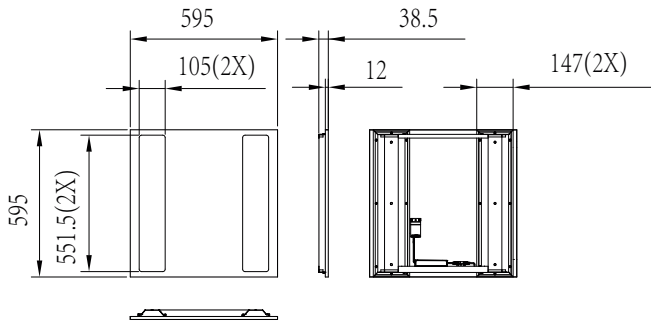

### Mechanical and Housing

Housing material	Steel
Reflector material	Steel
Optic material	Polycarbonate
Optical cover/lens material	Polycarbonate
Fixation material	-
Housing Colour	White
Optical cover/lens finish	Microprismatic lens
Overall length	595 mm
Overall width	595 mm
Overall height	38.5 mm
Dimensions (height x width x depth)	39 x 595 x 595 mm
Compatible ceiling or ceiling installation accessory type	Visible profile ceiling version
Ingress protection code	IP20/44 [Finger-protected; wire-protected, splash-proof]
Mech. impact protection code	IK03 [0.35 J reinforced]
Safety device	SC [Safety cable]
Net Weight (Piece)	3.140 kg

### Sustainability Data

Sustainability rating	Unclassified
Repair class	Repair Class D, this product is not designed to be repaired.
Embedded carbon (A1-A3)	29.4 kg CO <sub>2</sub> e
Product non-virgin material ratio	24 %
Recyclable the content ratio of the finished product	69 %
GWP total B6 (kg CO <sub>2</sub> eq) Declared Unit	Please calculate using your local energy mix value: Power Declared Unit (kW) * Service life (hrs) Declared Unit * Energy mix (kg CO <sub>2</sub> eq / kwh)
GWP total B6 (kg CO <sub>2</sub> eq) Functional Unit	Please calculate using your local energy mix value: POWER DECLARED UNIT (kW) * 1000 (lm) / LUMEN OUTPUT DECLARED UNIT (lm) * 35000 (hrs) * ENERGY MIX (kg CO <sub>2</sub> eq / kwh)

## Dimensional drawing