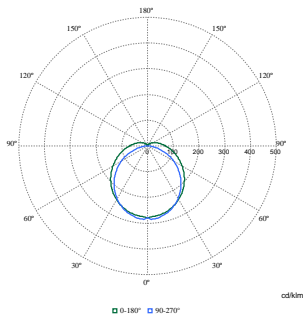

## Dimensional drawing

## Photometric data

Polar Normal (separate) - 911401850087