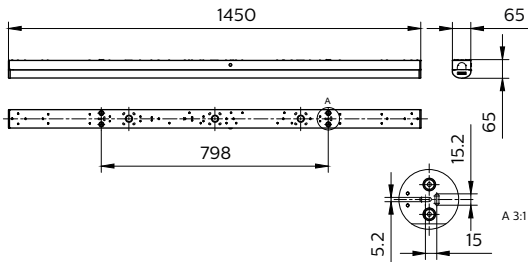

## Mechanical and Housing

Housing material	Metal-Plastic
Reflector material	Polycarbonate
Optic material	Polycarbonate
Optical cover/lens material	Polycarbonate
Fixation material	Steel
Housing Colour	White
Optical cover/lens finish	Opal
Overall length	1,450 mm
Overall width	65 mm
Overall height	65 mm
Dimensions (height x width x depth)	65 x 65 x 1450 mm
Ingress protection code	IP20/40 [Finger-protected;Wire-protected]
Mech. impact protection code	IK04 [0.5 J standard plus]
Mounting	Ceiling Surface Suspended Wall-mounting bracket
Net Weight (Piece)	1.310 kg

## Dimensional drawing