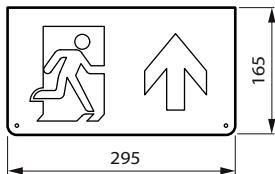

Emergency Operation

Emergency flux	0 lm
Central Emergency	Yes
Emergency lighting	-

Approval and Application

Flammability mark	-
CE mark	Yes
ENEC mark	-
Photobiological risk	Photobiological risk group 0 @ 200mm to EN62471
Photobiological risk specification	0 m
EU RoHS compliant	Yes

Ambient temperature range	+5 to +45 °C

Initial Performance (IEC Compliant)

Luminous flux tolerance	+/-5%
Initial chromaticity	-
Init. Colour Rendering Index Tolerance	0

Over Time Performance (IEC Compliant)

Lumen maintenance (EN-IEC 62722-2-1) at median useful life* 35000 h	-
Lumen maintenance (EN-IEC 62722-2-1) at median useful life* 50000 h	-
Lumen maintenance (EN-IEC 62722-2-1) at median useful life* 75000 h	-
Lumen maintenance (EN-IEC 62722-2-1) at median useful life* 100000 h	-

Sustainability Data

Sustainability rating	Unclassified

Product Data

Order product name	EM159Z WL/CM EXIT SIGN LEGEND LEFT/RIGHT
Full product name	EM159Z WL/CM EXIT SIGN LEGEND LEFT/RIGHT
Full EOC	871869979906900
Order code	912401483521
Material no. (12 NC)	912401483521
Numerator – quantity per pack	1
EAN/UPC – Product/Case	8718699799069
Numerator – packs per outer box	100
EAN/UPC - Case	8719514880061

Dimensional drawing

EM159Z