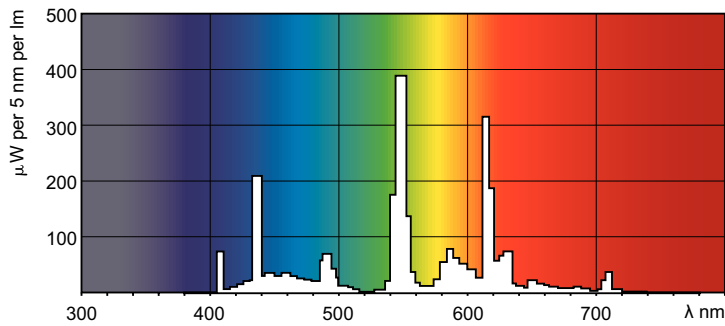

### Product data

General Information	
Cap-Base	2G11
Nominal lifetime	15,000 h

Light Technical	
Color Code	840 [CCT of 4000K]
Luminous Flux	4,800 lm
Color Designation	Cool White (CW)
Luminous Efficacy (rated) (Nom)	87 lm/W
Correlated Color Temperature (Nom)	4000 K
Color rendering index (CRI)	82

## Photometric data

Spectral Power Distribution Colour - MASTER PL-L 55W/840/4P 1CT/25