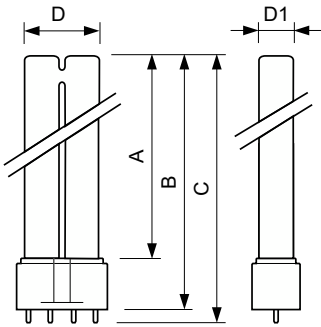

# MASTER PL-L 4 Pin

Product Data	
Order product name	55 W 4 Pin Cool white Non integrated compact fluorescent
Full product name	55 W 4 Pin Cool white Non integrated compact fluorescent
Full product code	871150061542841
Order code	927908708472
Material Nr. (12NC)	927908708472
Local order code	PLL55W8404P

## Dimensional drawing

Product	D (max)	D1 (max)	A (max)	B (max)	C (max)
55 W 4 Pin Cool white Non integrated compact fluorescent	39.0 mm	18.0 mm	509.2 mm	535 mm	541.6 mm