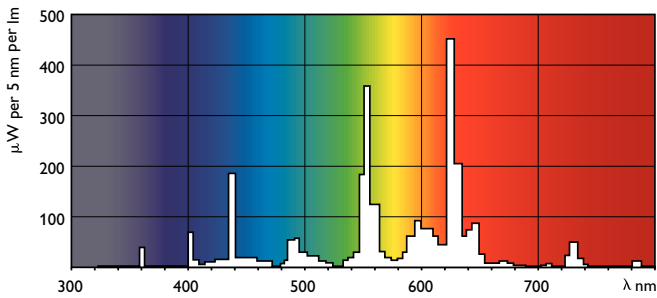

Warnings and Safety

- 20,000 hours lifetime (50% survival point, 3 hour cycle) with preheat ballast which is ENEC compliant. Lifetime performance may differ on non-ENEC compliant ballasts.

Product data

General Information		Controls and Dimming	
Cap-Base	G5	Dimmable	No
Nominal lifetime	15,000 hour(s)		
Light Technical		Mechanical and Housing	
Color Code	830 [CCT of 3000K]	Bulb Shape	T5
Luminous Flux	1,350 lm		
Luminous Efficacy (rated) (Nom)	88 lm/W	Approval and Application	
Color Designation	Warm White (WW)	Mercury (Hg) Content (Nom)	2.0 mg
Correlated Color Temperature (Nom)	3000 K		
Color rendering index (CRI)	82	Product Data	
Operating and Electrical		Order product name	14 W G5 Warm white Linear fluorescent tube
Power Consumption	14.3 W	Full product name	14 W G5 Warm white Linear fluorescent tube
Lamp Current (Nom)	0.170 A	Full product code	871150057031455
		Order code	927925983058
		Material Nr. (12NC)	927925983058
		Numerator - Quantity Per Pack	1
		Net Weight (Piece)	47.500 g
		EAN/UPC - Product/Case	8711500570314

TL5 Essential HE Super 80

Numerator - Packs per outer box	40
EAN/UPC - Case	8711500570321

Dimensional drawing

Product	D (max)	A (max)	B (max)	B (min)	C (max)
14 W G5 Warm white Linear fluorescent tube	17.0 mm	549.0 mm	556.1 mm	553.7 mm	563.2 mm

Photometric data

Spectral Power Distribution Colour - TL5 Essential 14W/830 1SL/40