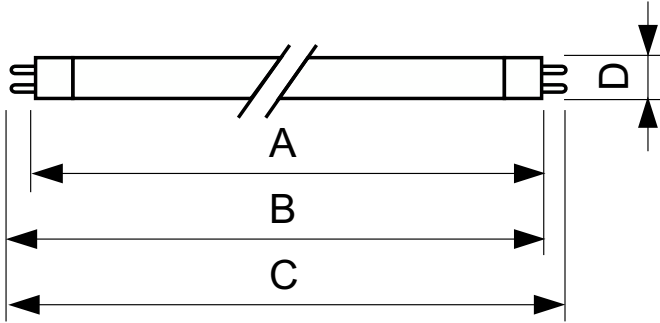

Warnings and Safety

- 20,000 hours lifetime (50% survival point, 3 hour cycle) with preheat ballast which is ENEC compliant. Lifetime performance may differ on non-ENEC compliant ballasts.

Product data

General Information		Controls and Dimming	
Cap-Base	G5	Dimmable	No
Nominal lifetime	15,000 hour(s)		
Light Technical		Mechanical and Housing	
Color Code	830 [CCT of 3000K]	Bulb Shape	T5
Luminous Flux	1,350 lm		
Luminous Efficacy (rated) (Nom)	88 lm/W	Approval and Application	
Color Designation	Warm White (WW)	Mercury (Hg) Content (Nom)	2.0 mg
Correlated Color Temperature (Nom)	3000 K		
Color rendering index (CRI)	82	Product Data	
Operating and Electrical		Order product name	14 W G5 Warm white Linear fluorescent tube
Power Consumption	14.3 W	Full product name	14 W G5 Warm white Linear fluorescent tube
Lamp Current (Nom)	0.170 A	Full product code	871150057031455
		Order code	927925983058
		Material Nr. (12NC)	927925983058
		Numerator - Quantity Per Pack	1
		Net Weight (Piece)	47.500 g
		EAN/UPC - Product/Case	8711500570314

TL5 Essential HE Super 80

Numerator - Packs per outer box	40
EAN/UPC - Case	8711500570321

Dimensional drawing

Product	D (max)	A (max)	B (max)	B (min)	C (max)
14 W G5 Warm white Linear fluorescent tube	17.0 mm	549.0 mm	556.1 mm	553.7 mm	563.2 mm

Photometric data

Spectral Power Distribution Colour - TL5 Essential 14W/830 1SL/40