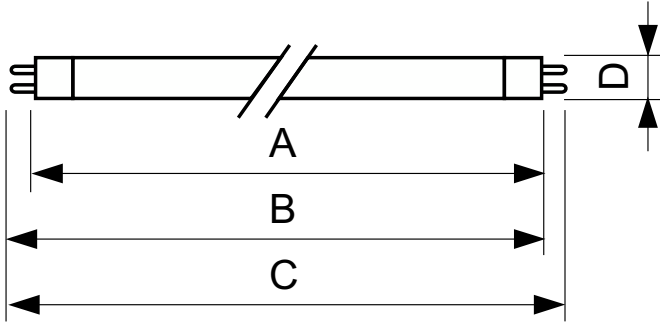

Warnings and Safety

- 20,000 hours lifetime (50% survival point, 3 hour cycle) with preheat ballast which is ENEC compliant. Lifetime performance may differ on non-ENEC compliant ballasts.

Product data

General Information		Controls and Dimming	
Cap-Base	G5	Dimmable	No
Nominal lifetime	15,000 hour(s)		
Light Technical		Mechanical and Housing	
Color Code	830 [CCT of 3000K]	Bulb Shape	T5
Luminous Flux	1,350 lm	Net Weight (Piece)	47.500 g
Color Designation	Warm White (WW)		
Correlated Color Temperature (Nom)	3000 K	Approval and Application	
Luminous Efficacy (rated) (Nom)	88 lm/W	Mercury (Hg) Content (Nom)	2.0 mg
Color rendering index (CRI)	82		
Operating and Electrical		Product Data	
Power Consumption	14.3 W	Order product name	14 W G5 Warm white Linear fluorescent tube
Lamp Current (Nom)	0.170 A	Full product name	14 W G5 Warm white Linear fluorescent tube
		Full product code	871150057031455
		Order code	927925983058
		Material Nr. (12NC)	927925983058
		Numerator - Quantity Per Pack	1
		EAN/UPC - Product/Case	8711500570314

TL5 Essential HE Super 80

Numerator - Packs per outer box	40
EAN/UPC - Case	8711500570321

Dimensional drawing

Product	D (max)	A (max)	B (max)	B (min)	C (max)
14 W G5 Warm white Linear fluorescent tube	17.0 mm	549.0 mm	556.1 mm	553.7 mm	563.2 mm

Photometric data

Spectral Power Distribution Colour - TL5 Essential 14W/830 1SL/40