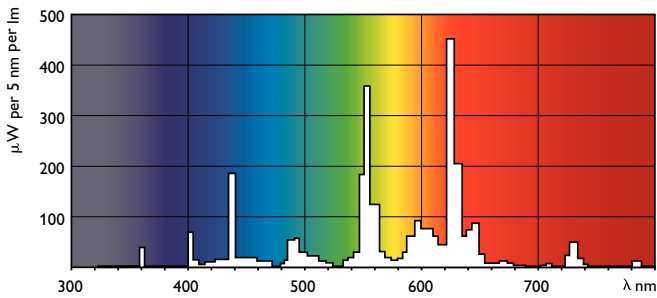

Warnings and Safety

- 20,000 hours lifetime (50% survival point, 3 hour cycle) with preheat ballast which is ENEC compliant. Lifetime performance may differ on non-ENEC compliant ballasts.

Product data

General Information		Controls and Dimming	
Cap-Base	G5	Dimmable	No
Nominal lifetime	15,000 hour(s)		
Light Technical		Mechanical and Housing	
Color Code	830 [CCT of 3000K]	Bulb Shape	T5
Luminous Flux	1,350 lm	Net Weight (Piece)	47.500 g
Color Designation	Warm White (WW)		
Correlated Color Temperature (Nom)	3000 K	Approval and Application	
Luminous Efficacy (rated) (Nom)	88 lm/W	Mercury (Hg) Content (Nom)	2.0 mg
Color rendering index (CRI)	82		
Operating and Electrical		Product Data	
Power Consumption	14.3 W	Order product name	14 W G5 Warm white Linear fluorescent tube
Lamp Current (Nom)	0.170 A	Full product name	14 W G5 Warm white Linear fluorescent tube
		Full product code	871150057031455
		Order code	927925983058
		Material Nr. (12NC)	927925983058
		Numerator - Quantity Per Pack	1
		EAN/UPC - Product/Case	8711500570314

TL5 Essential HE Super 80

Numerator - Packs per outer box	40
EAN/UPC - Case	8711500570321

Dimensional drawing

Product	D (max)	A (max)	B (max)	B (min)	C (max)
14 W G5 Warm white Linear fluorescent tube	17.0 mm	549.0 mm	556.1 mm	553.7 mm	563.2 mm

Photometric data

Spectral Power Distribution Colour - TL5 Essential 14W/830 1SL/40