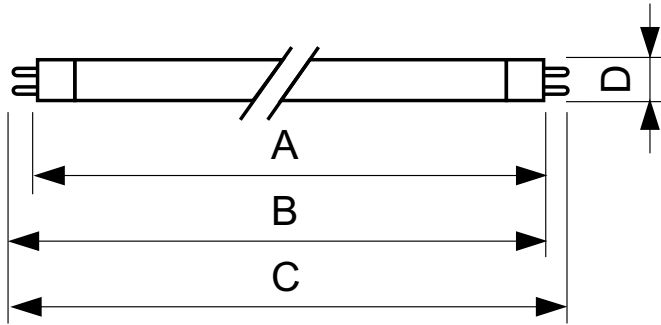

Product data

General Information		Controls and Dimming	
Cap-Base	G5	Dimmable	No
Nominal lifetime	15,000 hour(s)		
Light Technical		Mechanical and Housing	
Color Code	830 [CCT of 3000K]	Bulb Shape	T5
Luminous Flux	1,350 lm		
Luminous Efficacy (rated) (Nom)	88 lm/W	Approval and Application	
Color Designation	Warm White (WW)	Mercury (Hg) Content (Nom)	2.0 mg
Correlated Color Temperature (Nom)	3000 K		
Color rendering index (CRI)	82	Product Data	
Operating and Electrical		Order product name	14 W G5 Warm white Linear fluorescent tube
Power Consumption	14.3 W	Full product name	14 W G5 Warm white Linear fluorescent tube
Lamp Current (Nom)	0.170 A	Full product code	871150057031455
		Order code	927925983058
		Material Nr. (12NC)	927925983058
		Numerator - Quantity Per Pack	1

TL5 Essential HE Super 80

Net Weight (Piece)	47.500 g
EAN/UPC - Product/Case	8711500570314
Numerator - Packs per outer box	40

EAN/UPC - Case	8711500570321
----------------	---------------

Dimensional drawing

Product	D (max)	A (max)	B (max)	B (min)	C (max)
14 W G5 Warm white Linear fluorescent tube	17.0 mm	549.0 mm	556.1 mm	553.7 mm	563.2 mm

Photometric data

Spectral Power Distribution Colour - TL5 Essential 14W/830 1SL/40