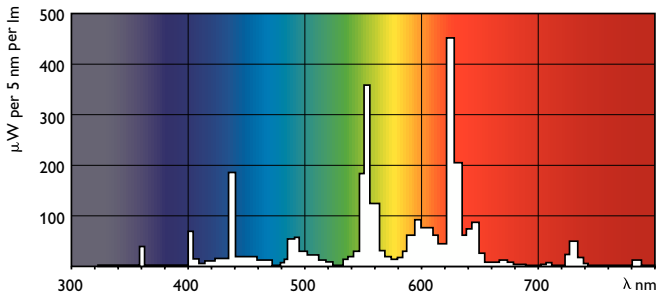

Product data

General Information		Controls and Dimming	
Cap-Base	G5	Dimmable	No
Nominal lifetime	15,000 hour(s)		
Light Technical		Mechanical and Housing	
Color Code	830 [CCT of 3000K]	Bulb Shape	T5
Luminous Flux	1,350 lm		
Luminous Efficacy (rated) (Nom)	88 lm/W	Approval and Application	
Color Designation	Warm White (WW)	Mercury (Hg) Content (Nom)	2.0 mg
Correlated Color Temperature (Nom)	3000 K		
Color rendering index (CRI)	82	Product Data	
Operating and Electrical		Order product name	14 W G5 Warm white Linear fluorescent tube
Power Consumption	14.3 W	Full product name	14 W G5 Warm white Linear fluorescent tube
Lamp Current (Nom)	0.170 A	Full product code	871150057031455
		Order code	927925983058
		Material Nr. (12NC)	927925983058
		Numerator - Quantity Per Pack	1

Product	D (max)	A (max)	B (max)	B (min)	C (max)
14 W G5 Warm white Linear fluorescent tube	17.0 mm	549.0 mm	556.1 mm	553.7 mm	563.2 mm

Photometric data

Spectral Power Distribution Colour - TL5 Essential 14W/830 1SL/40