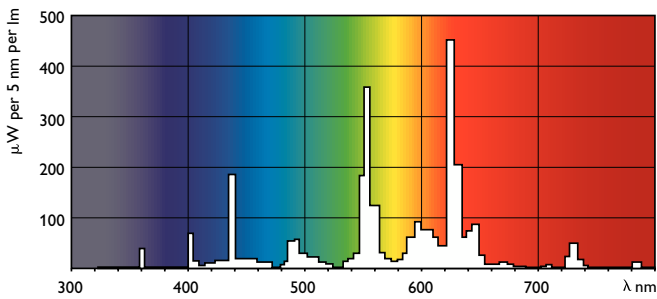

Product data

General Information		Controls and Dimming	
Cap-Base	G5	Dimmable	No
Nominal lifetime	15,000 hour(s)		
Light Technical		Mechanical and Housing	
Color Code	830 [CCT of 3000K]	Bulb Shape	T5
Luminous Flux	1,350 lm		
Luminous Efficacy (rated) (Nom)	88 lm/W	Approval and Application	
Color Designation	Warm White (WW)	Mercury (Hg) Content (Nom)	2.0 mg
Correlated Color Temperature (Nom)	3000 K		
Color rendering index (CRI)	82	Product Data	
Operating and Electrical		Order product name	14 W G5 Warm white Linear fluorescent tube
Power Consumption	14.3 W	Full product name	14 W G5 Warm white Linear fluorescent tube
Lamp Current (Nom)	0.170 A	Full product code	871150057031455
		Order code	927925983058
		Material Nr. (12NC)	927925983058
		Numerator - Quantity Per Pack	1

Product	D (max)	A (max)	B (max)	B (min)	C (max)
14 W G5 Warm white Linear fluorescent tube	17.0 mm	549.0 mm	556.1 mm	553.7 mm	563.2 mm

Photometric data

Spectral Power Distribution Colour - TL5 Essential 14W/830 1SL/40