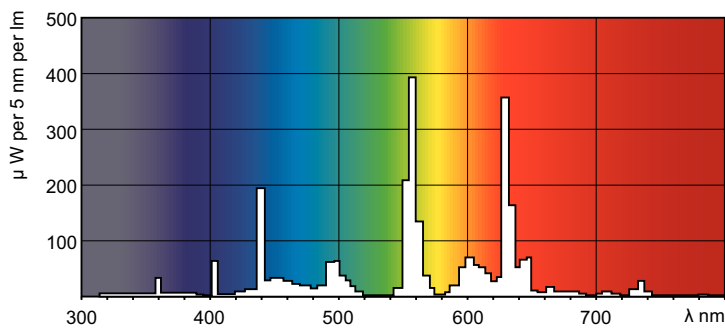

Product data

General Information		Controls and Dimming	
Cap-Base	G5	Dimmable	No
Nominal lifetime	15,000 hour(s)		
Light Technical		Mechanical and Housing	
Color Code	840 [CCT of 4000K]	Bulb Shape	T5
Luminous Flux	1,350 lm		
Luminous Efficacy (rated) (Nom)	88 lm/W	Approval and Application	
Color Designation	Cool White (CW)	Mercury (Hg) Content (Nom)	2.0 mg
Correlated Color Temperature (Nom)	4000 K	Energy Consumption kWh/1000 h	15 kWh
Color rendering index (CRI)	82		
Operating and Electrical		Product Data	
Power Consumption	14.3 W	Order product name	14 W G5 Cool white Linear fluorescent tube
Lamp Current (Nom)	0.170 A	Full product name	14 W G5 Cool white Linear fluorescent tube
		Full product code	871150057033855
		Order code	927925984058
		Material Nr. (12NC)	927925984058

Dimensional drawing

Product	D (max)	A (max)	B (max)	B (min)	C (max)
14 W G5 Cool white Linear fluorescent tube	17.0 mm	549.0 mm	556.1 mm	553.7 mm	563.2 mm

Photometric data

Spectral Power Distribution Colour - TL5 Essential 14W/840 1SL/40