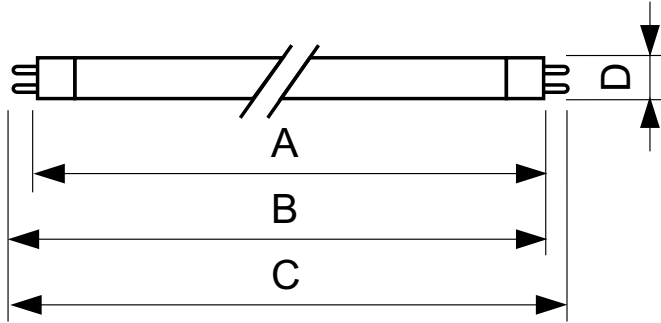

Product data

General Information		Controls and Dimming	
Cap-Base	G5	Dimmable	No
Nominal lifetime	15,000 hour(s)		
Light Technical		Mechanical and Housing	
Color Code	840 [CCT of 4000K]	Bulb Shape	T5
Luminous Flux	1,350 lm		
Luminous Efficacy (rated) (Nom)	88 lm/W	Approval and Application	
Color Designation	Cool White (CW)	Mercury (Hg) Content (Nom)	2.0 mg
Correlated Color Temperature (Nom)	4000 K	Energy Consumption kWh/1000 h	15 kWh
Color rendering index (CRI)	82		
Operating and Electrical		Product Data	
Power Consumption	14.3 W	Order product name	14 W G5 Cool white Linear fluorescent tube
Lamp Current (Nom)	0.170 A	Full product name	14 W G5 Cool white Linear fluorescent tube
		Full product code	871150057033855
		Order code	927925984058
		Material Nr. (12NC)	927925984058

Dimensional drawing

Product	D (max)	A (max)	B (max)	B (min)	C (max)
14 W G5 Cool white Linear fluorescent tube	17.0 mm	549.0 mm	556.1 mm	553.7 mm	563.2 mm

Photometric data

Spectral Power Distribution Colour - TL5 Essential 14W/840 1SL/40