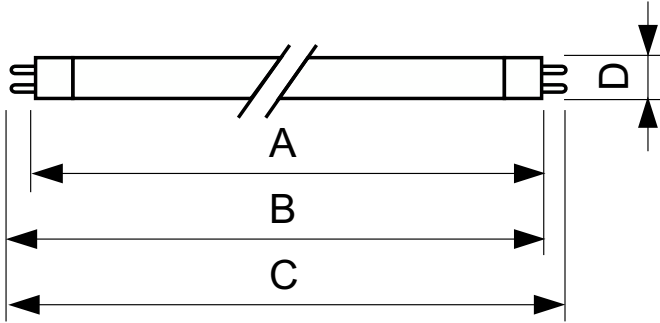

Operating and Electrical	
Power Consumption	14.3 W
Lamp Current (Nom)	0.170 A

Controls and Dimming	
Dimmable	No

Mechanical and Housing	
Bulb Shape	T5

Approval and Application	
Mercury (Hg) Content (Nom)	2.0 mg
Energy Consumption kWh/1000 h	15 kWh

Product Data	
Order product name	14 W G5 Cool white Linear fluorescent tube
Full product name	14 W G5 Cool white Linear fluorescent tube
Full product code	871150057033855
Order code	927925984058
Material Nr. (12NC)	927925984058
Net Weight (Piece)	0.043 kg
EAN/UPC - Product/Case	8711500570338

TL5 Essential HE Super 80

Numerator - Packs per outer box	40
EAN/UPC - Case	8711500570345

Dimensional drawing

Product	D (max)	A (max)	B (max)	B (min)	C (max)
14 W G5 Cool white Linear fluorescent tube	17.0 mm	549.0 mm	556.1 mm	553.7 mm	563.2 mm