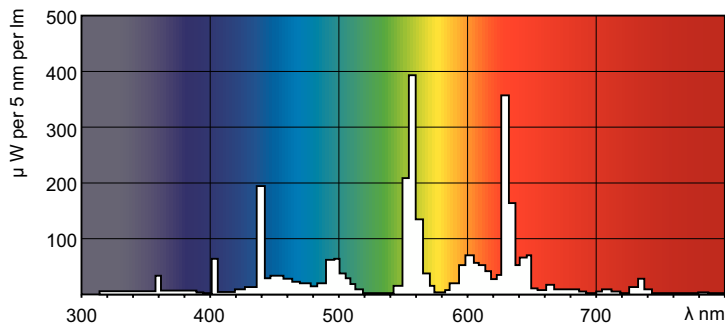

Light Technical	
Color Code	840 [CCT of 4000K]
Luminous Flux	1350 lm
Luminous Efficacy (rated) (Nom)	88 lm/W
Color Designation	Cool White (CW)
Correlated Color Temperature (Nom)	4000 K
Color rendering index (CRI)	82

Product Data	
Order product name	14 W G5 Cool white Linear fluorescent tube
Full product name	14 W G5 Cool white Linear fluorescent tube
Full product code	871150057033855
Order code	927925984058
Material Nr. (12NC)	927925984058
Net Weight (Piece)	0.043 kg
EAN/UPC - Product/Case	8711500570338

TL5 Essential HE Super 80

Numerator - Packs per outer box	40
EAN/UPC - Case	8711500570345

Dimensional drawing

Product	D (max)	A (max)	B (max)	B (min)	C (max)
14 W G5 Cool white Linear fluorescent tube	17.0 mm	549.0 mm	556.1 mm	553.7 mm	563.2 mm

Photometric data

Spectral Power Distribution Colour - TL5 Essential 14W/840 1SL/40