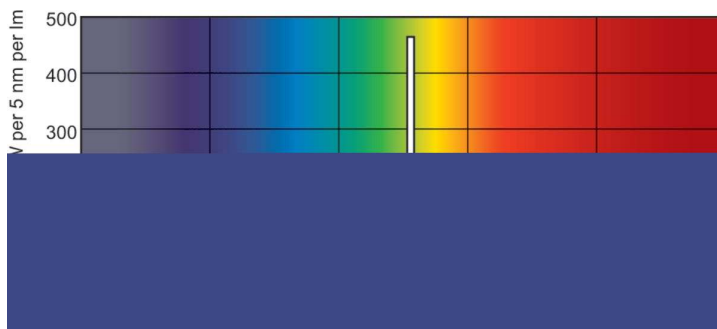

Product data

General Information		Controls and Dimming	
Cap-Base	G5	Dimmable	No
Nominal lifetime	15,000 hour(s)		
Light Technical		Mechanical and Housing	
Color Code	865 [CCT of 6500K]	Bulb Shape	T5
Luminous Flux	1,260 lm		
Luminous Efficacy (rated) (Nom)	84 lm/W	Approval and Application	
Color Designation	Cool Daylight	Mercury (Hg) Content (Nom)	2.0 mg
Correlated Color Temperature (Nom)	6500 K	Energy Consumption kWh/1000 h	15 kWh
Color rendering index (CRI)	82		
Operating and Electrical		Product Data	
Power Consumption	14 W	Order product name	14 W G5 Cool daylight Linear fluorescent tube
Lamp Current (Nom)	0.170 A	Full product name	14 W G5 Cool daylight Linear fluorescent tube
		Full product code	871150057035255
		Order code	927925986558
		Material Nr. (12NC)	927925986558

Dimensional drawing

Product	D (max)	A (max)	B (max)	B (min)	C (max)
14 W G5 Cool daylight Linear fluorescent tube	17.0 mm	549.0 mm	556.1 mm	553.7 mm	563.2 mm

Photometric data

Spectral Power Distribution Colour - TL5 Essential 14W/865 1SL/40