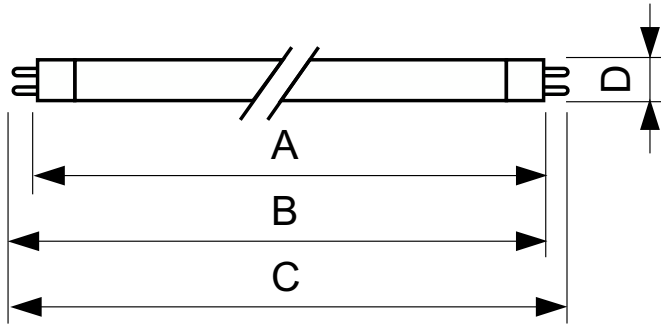

Product data

General Information		Controls and Dimming	
Cap-Base	G5	Dimmable	No
Nominal lifetime	15,000 hour(s)		
Light Technical		Mechanical and Housing	
Color Code	865 [CCT of 6500K]	Bulb Shape	T5
Luminous Flux	1,260 lm		
Luminous Efficacy (rated) (Nom)	84 lm/W	Approval and Application	
Color Designation	Cool Daylight	Mercury (Hg) Content (Nom)	2.0 mg
Correlated Color Temperature (Nom)	6500 K	Energy Consumption kWh/1000 h	15 kWh
Color rendering index (CRI)	82		
Operating and Electrical		Product Data	
Power Consumption	14 W	Order product name	14 W G5 Cool daylight Linear fluorescent tube
Lamp Current (Nom)	0.170 A	Full product name	14 W G5 Cool daylight Linear fluorescent tube
		Full product code	871150057035255
		Order code	927925986558
		Material Nr. (12NC)	927925986558

Dimensional drawing

Product	D (max)	A (max)	B (max)	B (min)	C (max)
14 W G5 Cool daylight Linear fluorescent tube	17.0 mm	549.0 mm	556.1 mm	553.7 mm	563.2 mm

Photometric data

Spectral Power Distribution Colour - TL5 Essential 14W/865 1SL/40