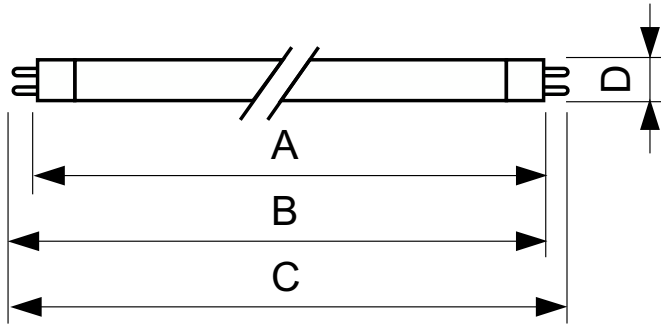

TL5 Essential HE Super 80

Numerator - Quantity Per Pack	1
Net Weight (Piece)	47.500 g
EAN/UPC - Product/Case	8711500570352
Numerator - Packs per outer box	40

EAN/UPC - Case	8711500570369

Dimensional drawing

Product	D (max)	A (max)	B (max)	B (min)	C (max)
14 W G5 Cool daylight Linear fluorescent tube	17.0 mm	549.0 mm	556.1 mm	553.7 mm	563.2 mm