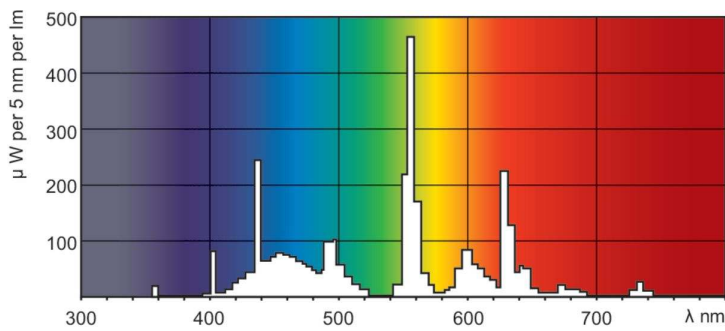

### Product data

General Information		Controls and Dimming	
Cap-Base	G5	Dimmable	No
Nominal lifetime	15,000 hour(s)		
Light Technical		Mechanical and Housing	
Color Code	865 [CCT of 6500K]	Bulb Shape	T5
Luminous Flux	1,260 lm		
Luminous Efficacy (rated) (Nom)	84 lm/W	Approval and Application	
Color Designation	Cool Daylight	Mercury (Hg) Content (Nom)	2.0 mg
Correlated Color Temperature (Nom)	6500 K	Energy Consumption kWh/1000 h	15 kWh
Color rendering index (CRI)	82		
Operating and Electrical		Product Data	
Power Consumption	14 W	Order product name	14 W G5 Cool daylight Linear fluorescent tube
Lamp Current (Nom)	0.170 A	Full product name	14 W G5 Cool daylight Linear fluorescent tube
		Full product code	871150057035255
		Order code	927925986558
		Material Nr. (12NC)	927925986558

## Dimensional drawing

Product	D (max)	A (max)	B (max)	B (min)	C (max)
14 W G5 Cool daylight Linear fluorescent tube	17.0 mm	549.0 mm	556.1 mm	553.7 mm	563.2 mm

## Photometric data

Spectral Power Distribution Colour - TL5 Essential 14W/865 1SL/40