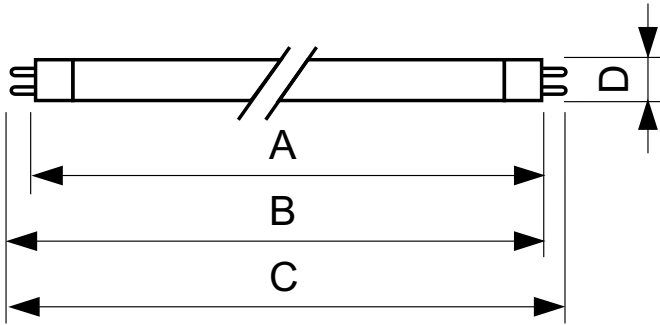

### Product data

General Information		Controls and Dimming	
Cap-Base	G5	Dimmable	No
Nominal lifetime	15,000 hour(s)		
Light Technical		Mechanical and Housing	
Color Code	865 [CCT of 6500K]	Bulb Shape	T5
Luminous Flux	1,260 lm		
Color Designation	Cool Daylight	Approval and Application	
Luminous Efficacy (rated) (Nom)	84 lm/W	Mercury (Hg) Content (Nom)	2.0 mg
Correlated Color Temperature (Nom)	6500 K	Energy Consumption kWh/1000 h	15 kWh
Color rendering index (CRI)	82		
Operating and Electrical		Product Data	
Power Consumption	14 W	Order product name	14 W G5 Cool daylight Linear fluorescent tube
Lamp Current (Nom)	0.170 A	Full product name	14 W G5 Cool daylight Linear fluorescent tube
		Full product code	871150057035255
		Order code	927925986558
		Material Nr. (12NC)	927925986558
		Numerator - Quantity Per Pack	1
		Net Weight (Piece)	47.500 g

## Dimensional drawing

Product	D (max)	A (max)	B (max)	B (min)	C (max)
14 W G5 Cool daylight Linear fluorescent tube	17.0 mm	549.0 mm	556.1 mm	553.7 mm	563.2 mm