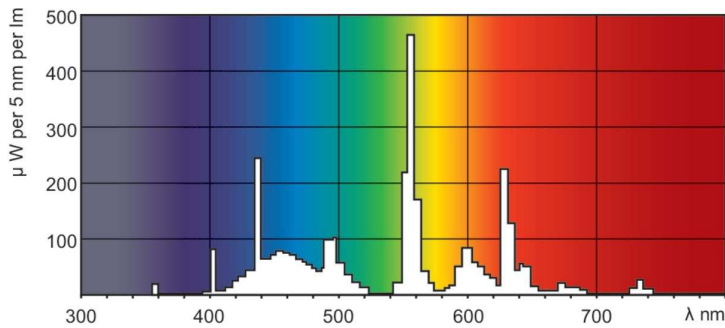

### Product data

General Information		Controls and Dimming	
Cap-Base	G5	Dimmable	No
Nominal lifetime	15,000 hour(s)		
Light Technical		Mechanical and Housing	
Color Code	865 [CCT of 6500K]	Bulb Shape	T5
Luminous Flux	1,260 lm		
Color Designation	Cool Daylight	Approval and Application	
Luminous Efficacy (rated) (Nom)	84 lm/W	Mercury (Hg) Content (Nom)	2.0 mg
Correlated Color Temperature (Nom)	6500 K	Energy Consumption kWh/1000 h	15 kWh
Color rendering index (CRI)	82		
Operating and Electrical		Product Data	
Power Consumption	14 W	Order product name	14 W G5 Cool daylight Linear fluorescent tube
Lamp Current (Nom)	0.170 A	Full product name	14 W G5 Cool daylight Linear fluorescent tube
		Full product code	871150057035255
		Order code	927925986558
		Material Nr. (12NC)	927925986558
		Numerator - Quantity Per Pack	1
		Net Weight (Piece)	47.500 g

## Dimensional drawing

Product	D (max)	A (max)	B (max)	B (min)	C (max)
14 W G5 Cool daylight Linear fluorescent tube	17.0 mm	549.0 mm	556.1 mm	553.7 mm	563.2 mm

## Photometric data

Spectral Power Distribution Colour - TL5 Essential 14W/865 1SL/40