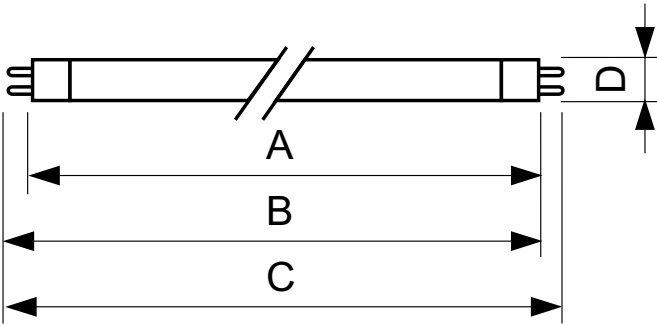

Warnings and Safety

- 20,000 hours lifetime (50% survival point, 3 hour cycle) with preheat ballast which is ENEC compliant. Lifetime performance may differ on non-ENEC compliant ballasts.

Product data

General Information		Controls and Dimming	
Cap-Base	G5	Dimmable	No
Nominal lifetime	15,000 hour(s)		
Light Technical		Mechanical and Housing	
Color Code	865 [CCT of 6500K]	Bulb Shape	T5
Luminous Flux	1,260 lm		
Color Designation	Cool Daylight	Approval and Application	
Luminous Efficacy (rated) (Nom)	84 lm/W	Mercury (Hg) Content (Nom)	2.0 mg
Correlated Color Temperature (Nom)	6500 K	Energy Consumption kWh/1000 h	15 kWh
Color rendering index (CRI)	82		
Operating and Electrical		Product Data	
Power Consumption	14 W	Order product name	14 W G5 Cool daylight Linear fluorescent tube
Lamp Current (Nom)	0.170 A	Full product name	14 W G5 Cool daylight Linear fluorescent tube
		Full product code	871150057035255
		Order code	927925986558
		Material Nr. (12NC)	927925986558
		Numerator - Quantity Per Pack	1
		Net Weight (Piece)	47.500 g

TL5 Essential HE Super 80

EAN/UPC - Product/Case	8711500570352
Numerator - Packs per outer box	40
EAN/UPC - Case	8711500570369

Dimensional drawing

Product	D (max)	A (max)	B (max)	B (min)	C (max)
14 W G5 Cool daylight Linear fluorescent tube	17.0 mm	549.0 mm	556.1 mm	553.7 mm	563.2 mm

Photometric data

Spectral Power Distribution Colour - TL5 Essential 14W/865 1SL/40