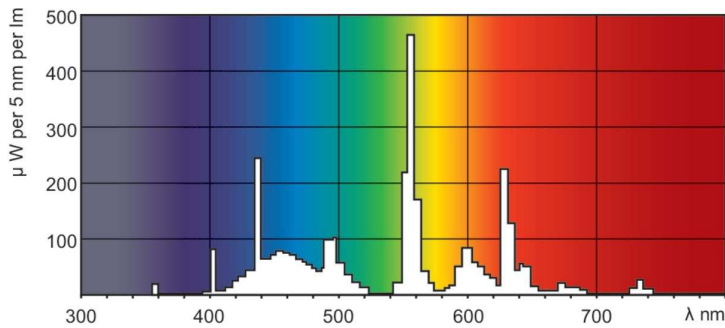

Warnings and Safety

- 20,000 hours lifetime (50% survival point, 3 hour cycle) with preheat ballast which is ENEC compliant. Lifetime performance may differ on non-ENEC compliant ballasts.

Product data

General Information		Controls and Dimming	
Cap-Base	G5	Dimmable	No
Nominal lifetime	15,000 hour(s)		
Light Technical		Mechanical and Housing	
Color Code	865 [CCT of 6500K]	Bulb Shape	T5
Luminous Flux	1,260 lm		
Color Designation	Cool Daylight	Approval and Application	
Luminous Efficacy (rated) (Nom)	84 lm/W	Mercury (Hg) Content (Nom)	2.0 mg
Correlated Color Temperature (Nom)	6500 K	Energy Consumption kWh/1000 h	15 kWh
Color rendering index (CRI)	82		
Operating and Electrical		Product Data	
Power Consumption	14 W	Order product name	14 W G5 Cool daylight Linear fluorescent tube
Lamp Current (Nom)	0.170 A	Full product name	14 W G5 Cool daylight Linear fluorescent tube
		Full product code	871150057035255
		Order code	927925986558
		Material Nr. (12NC)	927925986558
		Numerator - Quantity Per Pack	1
		Net Weight (Piece)	47.500 g

TL5 Essential HE Super 80

EAN/UPC - Product/Case	8711500570352
Numerator - Packs per outer box	40
EAN/UPC - Case	8711500570369

Dimensional drawing

Product	D (max)	A (max)	B (max)	B (min)	C (max)
14 W G5 Cool daylight Linear fluorescent tube	17.0 mm	549.0 mm	556.1 mm	553.7 mm	563.2 mm

Photometric data

Spectral Power Distribution Colour - TL5 Essential 14W/865 1SL/40