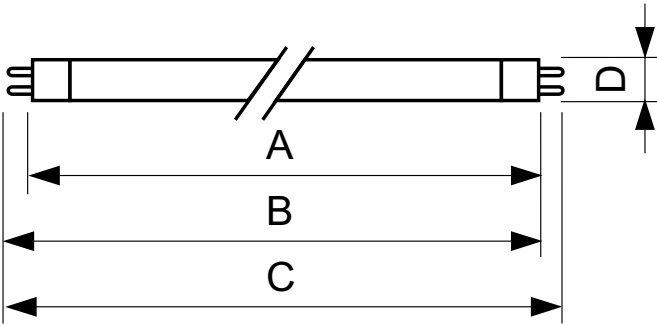

Warnings and Safety

- 20,000 hours lifetime (50% survival point, 3 hour cycle) with preheat ballast which is ENEC compliant. Lifetime performance may differ on non-ENEC compliant ballasts.

Product data

General Information		Controls and Dimming	
Cap-Base	G5	Dimmable	No
Nominal lifetime	15,000 hour(s)		
Light Technical		Mechanical and Housing	
Color Code	865 [CCT of 6500K]	Bulb Shape	T5
Luminous Flux	1,260 lm		
Luminous Efficacy (rated) (Nom)	84 lm/W	Approval and Application	
Color Designation	Cool Daylight	Mercury (Hg) Content (Nom)	2.0 mg
Correlated Color Temperature (Nom)	6500 K	Energy Consumption kWh/1000 h	15 kWh
Color rendering index (CRI)	82		
Operating and Electrical		Product Data	
Power Consumption	14 W	Order product name	14 W G5 Cool daylight Linear fluorescent tube
Lamp Current (Nom)	0.170 A	Full product name	14 W G5 Cool daylight Linear fluorescent tube
		Full product code	871150057035255
		Order code	927925986558
		Material Nr. (12NC)	927925986558
		Numerator - Quantity Per Pack	1
		Net Weight (Piece)	47.500 g

TL5 Essential HE Super 80

EAN/UPC - Product/Case	8711500570352
Numerator - Packs per outer box	40
EAN/UPC - Case	8711500570369

Dimensional drawing

Product	D (max)	A (max)	B (max)	B (min)	C (max)
14 W G5 Cool daylight Linear fluorescent tube	17.0 mm	549.0 mm	556.1 mm	553.7 mm	563.2 mm

Photometric data

Spectral Power Distribution Colour - TL5 Essential 14W/865 1SL/40