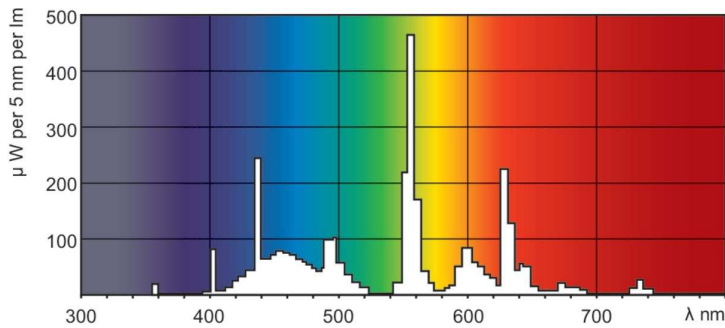

Warnings and Safety

- 20,000 hours lifetime (50% survival point, 3 hour cycle) with preheat ballast which is ENEC compliant. Lifetime performance may differ on non-ENEC compliant ballasts.

Product data

General Information		Controls and Dimming	
Cap-Base	G5	Dimmable	No
Nominal lifetime	15,000 hour(s)		
Light Technical		Mechanical and Housing	
Color Code	865 [CCT of 6500K]	Bulb Shape	T5
Luminous Flux	1,260 lm		
Luminous Efficacy (rated) (Nom)	84 lm/W	Approval and Application	
Color Designation	Cool Daylight	Mercury (Hg) Content (Nom)	2.0 mg
Correlated Color Temperature (Nom)	6500 K	Energy Consumption kWh/1000 h	15 kWh
Color rendering index (CRI)	82		
Operating and Electrical		Product Data	
Power Consumption	14 W	Order product name	14 W G5 Cool daylight Linear fluorescent tube
Lamp Current (Nom)	0.170 A	Full product name	14 W G5 Cool daylight Linear fluorescent tube
		Full product code	871150057035255
		Order code	927925986558
		Material Nr. (12NC)	927925986558
		Numerator - Quantity Per Pack	1
		Net Weight (Piece)	47.500 g

TL5 Essential HE Super 80

EAN/UPC - Product/Case	8711500570352
Numerator - Packs per outer box	40
EAN/UPC - Case	8711500570369

Dimensional drawing

Product	D (max)	A (max)	B (max)	B (min)	C (max)
14 W G5 Cool daylight Linear fluorescent tube	17.0 mm	549.0 mm	556.1 mm	553.7 mm	563.2 mm

Photometric data

Spectral Power Distribution Colour - TL5 Essential 14W/865 1SL/40