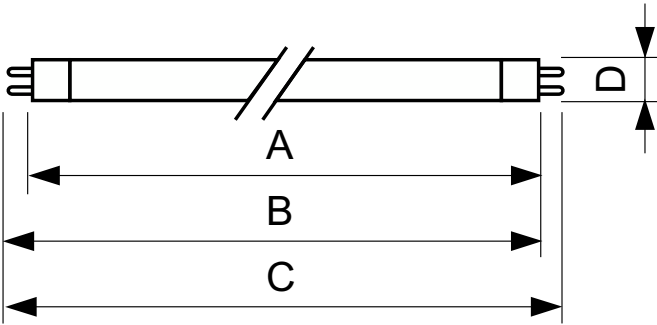

Warnings and Safety

- 20,000 hours lifetime (50% survival point, 3 hour cycle) with preheat ballast which is ENEC compliant. Lifetime performance may differ on non-ENEC compliant ballasts.

Product data

General Information		Controls and Dimming	
Cap-Base	G5	Dimmable	No
Nominal lifetime	15,000 hour(s)		
Light Technical		Mechanical and Housing	
Color Code	830 [CCT of 3000K]	Bulb Shape	T5
Luminous Flux	2,900 lm	Net Weight (Piece)	88.500 g
Color Designation	Warm White (WW)		
Correlated Color Temperature (Nom)	3000 K	Approval and Application	
Luminous Efficacy (rated) (Nom)	94 lm/W	Mercury (Hg) Content (Nom)	2.0 mg
Color rendering index (CRI)	82	Energy Consumption kWh/1000 h	31 kWh
Operating and Electrical		Product Data	
Power Consumption	27.8 W	Order product name	28 W G5 Warm white Linear fluorescent tube
Lamp Current (Nom)	0.170 A	Full product name	TL5 Essential 28W/830 1SL/40
		Full product code	871150057043755
		Order code	57043755
		Material Nr. (12NC)	927926783058
		Numerator - Quantity Per Pack	1

TL5 Essential HE Super 80

EAN/UPC - Product/Case	8711500570437
Numerator - Packs per outer box	40
EAN/UPC - Case	8711500570444

Dimensional drawing

Product	D (max)	A (max)	B (max)	B (min)	C (max)
28 W G5 Warm white Linear fluorescent tube	17.0 mm	1,149.0 mm	1,156.1 mm	1,153.7 mm	1,163.2 mm

Photometric data

Spectral Power Distribution Colour - TL5 Essential 28W/830 1SL/40