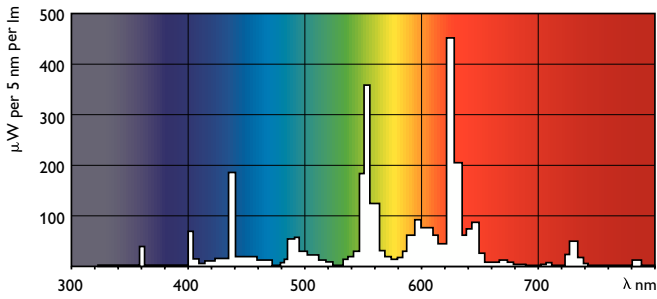

Warnings and Safety

- 20,000 hours lifetime (50% survival point, 3 hour cycle) with preheat ballast which is ENEC compliant. Lifetime performance may differ on non-ENEC compliant ballasts.

Product data

General Information		Controls and Dimming	
Cap-Base	G5	Dimmable	No
Nominal lifetime	15,000 hour(s)		
Light Technical		Mechanical and Housing	
Color Code	830 [CCT of 3000K]	Bulb Shape	T5
Luminous Flux	2,900 lm	Net Weight (Piece)	88.500 g
Color Designation	Warm White (WW)		
Correlated Color Temperature (Nom)	3000 K	Approval and Application	
Luminous Efficacy (rated) (Nom)	94 lm/W	Mercury (Hg) Content (Nom)	2.0 mg
Color rendering index (CRI)	82	Energy Consumption kWh/1000 h	31 kWh
Operating and Electrical		Product Data	
Power Consumption	27.8 W	Order product name	28 W G5 Warm white Linear fluorescent tube
Lamp Current (Nom)	0.170 A	Full product name	TL5 Essential 28W/830 1SL/40
		Full product code	871150057043755
		Order code	57043755
		Material Nr. (12NC)	927926783058
		Numerator - Quantity Per Pack	1

TL5 Essential HE Super 80

EAN/UPC - Product/Case	8711500570437
Numerator - Packs per outer box	40
EAN/UPC - Case	8711500570444

Dimensional drawing

Product	D (max)	A (max)	B (max)	B (min)	C (max)
28 W G5 Warm white Linear fluorescent tube	17.0 mm	1,149.0 mm	1,156.1 mm	1,153.7 mm	1,163.2 mm

Photometric data

Spectral Power Distribution Colour - TL5 Essential 28W/830 1SL/40