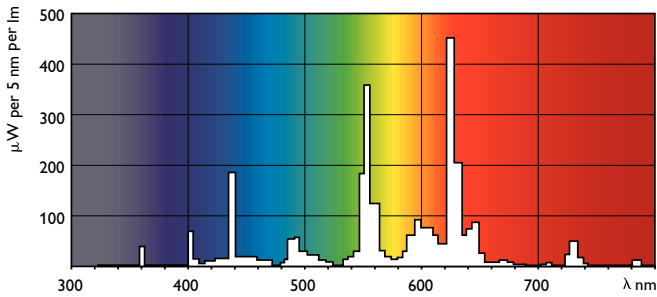

### Product data

General Information		Controls and Dimming	
Cap-Base	G5	Dimmable	No
Nominal lifetime	15,000 hour(s)		
Light Technical		Mechanical and Housing	
Color Code	830 [CCT of 3000K]	Bulb Shape	T5
Luminous Flux	2,900 lm		
Luminous Efficacy (rated) (Nom)	94 lm/W	Approval and Application	
Color Designation	Warm White (WW)	Mercury (Hg) Content (Nom)	2.0 mg
Correlated Color Temperature (Nom)	3000 K	Energy Consumption kWh/1000 h	31 kWh
Color rendering index (CRI)	82		
Operating and Electrical		Product Data	
Power Consumption	27.8 W	Order product name	28 W G5 Warm white Linear fluorescent tube
Lamp Current (Nom)	0.170 A	Full product name	28 W G5 Warm white Linear fluorescent tube
		Full product code	871150057043755
		Order code	927926783058
		Material Nr. (12NC)	927926783058
		Numerator - Quantity Per Pack	1
		Net Weight (Piece)	88.500 g

## Dimensional drawing

Product	D (max)	A (max)	B (max)	B (min)	C (max)
28 W G5 Warm white Linear fluorescent tube	17.0 mm	1,149.0 mm	1,156.1 mm	1,153.7 mm	1,163.2 mm

## Photometric data

Spectral Power Distribution Colour - TL5 Essential 28W/830 1SL/40