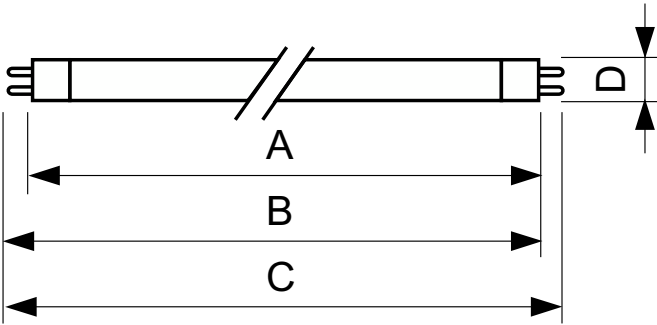

### Product data

General Information		Controls and Dimming	
Cap-Base	G5	Dimmable	No
Nominal lifetime	15,000 hour(s)		
Light Technical		Mechanical and Housing	
Color Code	830 [CCT of 3000K]	Bulb Shape	T5
Luminous Flux	2,900 lm		
Luminous Efficacy (rated) (Nom)	94 lm/W	Approval and Application	
Color Designation	Warm White (WW)	Mercury (Hg) Content (Nom)	2.0 mg
Correlated Color Temperature (Nom)	3000 K	Energy Consumption kWh/1000 h	31 kWh
Color rendering index (CRI)	82		
Operating and Electrical		Product Data	
Power Consumption	27.8 W	Order product name	28 W G5 Warm white Linear fluorescent tube
Lamp Current (Nom)	0.170 A	Full product name	28 W G5 Warm white Linear fluorescent tube
		Full product code	871150057043755
		Order code	927926783058
		Material Nr. (12NC)	927926783058
		Numerator - Quantity Per Pack	1
		Net Weight (Piece)	88.500 g

## Dimensional drawing

Product	D (max)	A (max)	B (max)	B (min)	C (max)
28 W G5 Warm white Linear fluorescent tube	17.0 mm	1,149.0 mm	1,156.1 mm	1,153.7 mm	1,163.2 mm