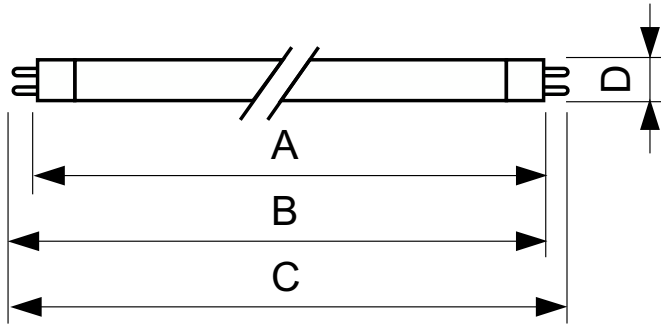

Product data

General Information		Controls and Dimming	
Cap-Base	G5	Dimmable	No
Nominal lifetime	15,000 hour(s)		
Light Technical		Mechanical and Housing	
Color Code	830 [CCT of 3000K]	Bulb Shape	T5
Luminous Flux	2,900 lm		
Luminous Efficacy (rated) (Nom)	94 lm/W	Approval and Application	
Color Designation	Warm White (WW)	Mercury (Hg) Content (Nom)	2.0 mg
Correlated Color Temperature (Nom)	3000 K	Energy Consumption kWh/1000 h	31 kWh
Color rendering index (CRI)	82		
Operating and Electrical		Product Data	
Power Consumption	27.8 W	Order product name	28 W G5 Warm white Linear fluorescent tube
Lamp Current (Nom)	0.170 A	Full product name	28 W G5 Warm white Linear fluorescent tube
		Full product code	871150057043755
		Order code	927926783058
		Material Nr. (12NC)	927926783058

Dimensional drawing

Product	D (max)	A (max)	B (max)	B (min)	C (max)
28 W G5 Warm white Linear fluorescent tube	17.0 mm	1,149.0 mm	1,156.1 mm	1,153.7 mm	1,163.2 mm

Photometric data

Spectral Power Distribution Colour - TL5 Essential 28W/830 1SL/40