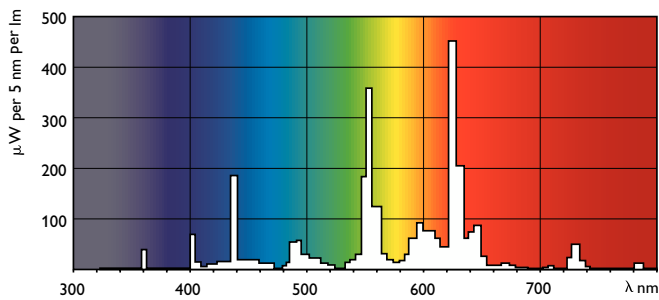

Product data

General Information		Controls and Dimming	
Cap-Base	G5	Dimmable	No
Nominal lifetime	15,000 hour(s)		
Light Technical		Mechanical and Housing	
Color Code	830 [CCT of 3000K]	Bulb Shape	T5
Luminous Flux	2,900 lm		
Luminous Efficacy (rated) (Nom)	94 lm/W	Approval and Application	
Color Designation	Warm White (WW)	Mercury (Hg) Content (Nom)	2.0 mg
Correlated Color Temperature (Nom)	3000 K	Energy Consumption kWh/1000 h	31 kWh
Color rendering index (CRI)	82		
Operating and Electrical		Product Data	
Power Consumption	27.8 W	Order product name	28 W G5 Warm white Linear fluorescent tube
Lamp Current (Nom)	0.170 A	Full product name	28 W G5 Warm white Linear fluorescent tube
		Full product code	871150057043755
		Order code	927926783058
		Material Nr. (12NC)	927926783058

Dimensional drawing

Product	D (max)	A (max)	B (max)	B (min)	C (max)
28 W G5 Warm white Linear fluorescent tube	17.0 mm	1,149.0 mm	1,156.1 mm	1,153.7 mm	1,163.2 mm

Photometric data

Spectral Power Distribution Colour - TL5 Essential 28W/830 1SL/40